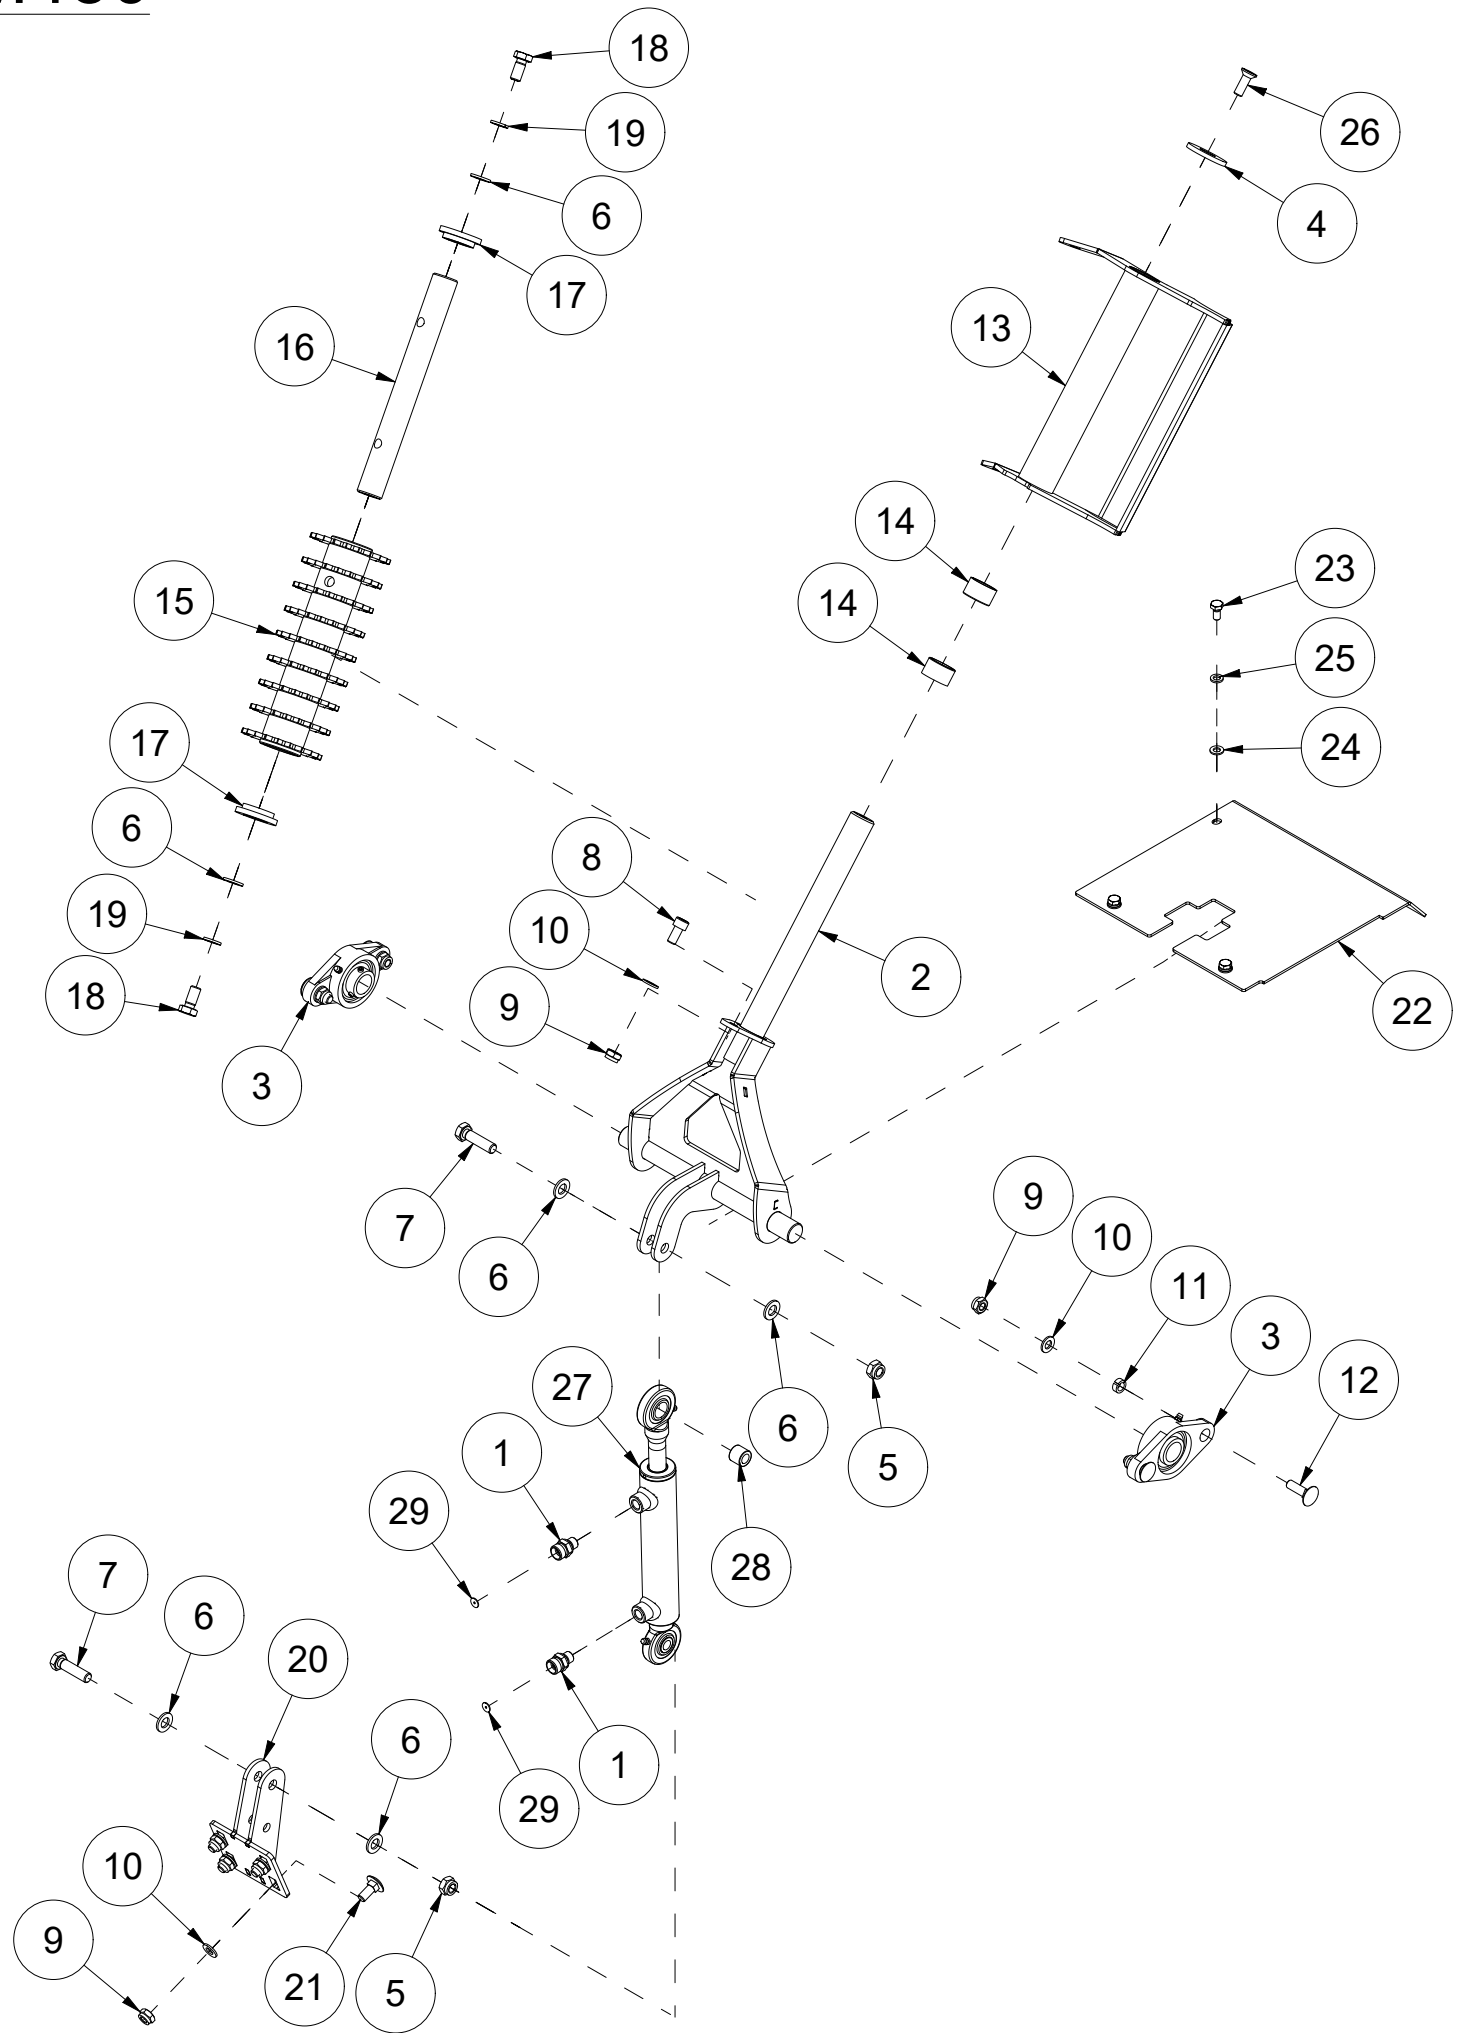

003 Log holder VM450

Pos	Qty	Article no	Designation
1	2	2957756	Hexagon nipple GEK BSP 1/4" L12 ED
2	1	41211148	Log holder arm
3	2	2954169	Flange bearing UCFL 205 25mm
4	1	41211150	Washer 12,5/50x6
5	2	2483611	Locking nut M12 EIZn DIN 985
6	6	2531069	Washer M12 EIZn DIN 125
7	2	2425354	Hexagon screw M12x45 EIZn 8.8 DIN 933
8	1	2477295	Unbrako cylinder screw M10x20 EIZn DIN 912
9	9	2483610	Locking nut M10 EIZn DIN 985
10	9	2531060	Washer M10 EIZn DIN 125
11	4	41111067	Bushing
12	4	2344332	Locking screw M10x35 EIZn 8.8 DIN 603
13	1	41211146	Log holder
14	2	2245228	Plastic bearing Ø30/34x20
15	1	41211145	Log holder roll
16	1	41211147	Bolt
17	2	41201168	Plastic bearing Ø30/50x12
18	2	2422346	Hexagon screw M12x25 EIZn 8.8 DIN 933
19	2	2534069	Spring washer M12 EIZn DIN 127
20	1	41211026	Bracket
21	4	2344330	Locking screw M10x25 EIZn 8.8 DIN 603
22	1	41211080	Cover
23	3	2422240	Hexagon screw M8x16 EIZn 8.8 DIN 933
24	3	2531047	Washer M8 EIZn DIN 125
25	3	2534047	Spring washer M8 EIZn DIN 127
26	1	2472299	Unbrako socket head screw M10x30 EIZn DIN 7991
27	1	2955015	Cylinder Ø32/20 SL125
28	2	41211239	Sleeve
29	2	41211157	Nozzle ø2,4/12x1