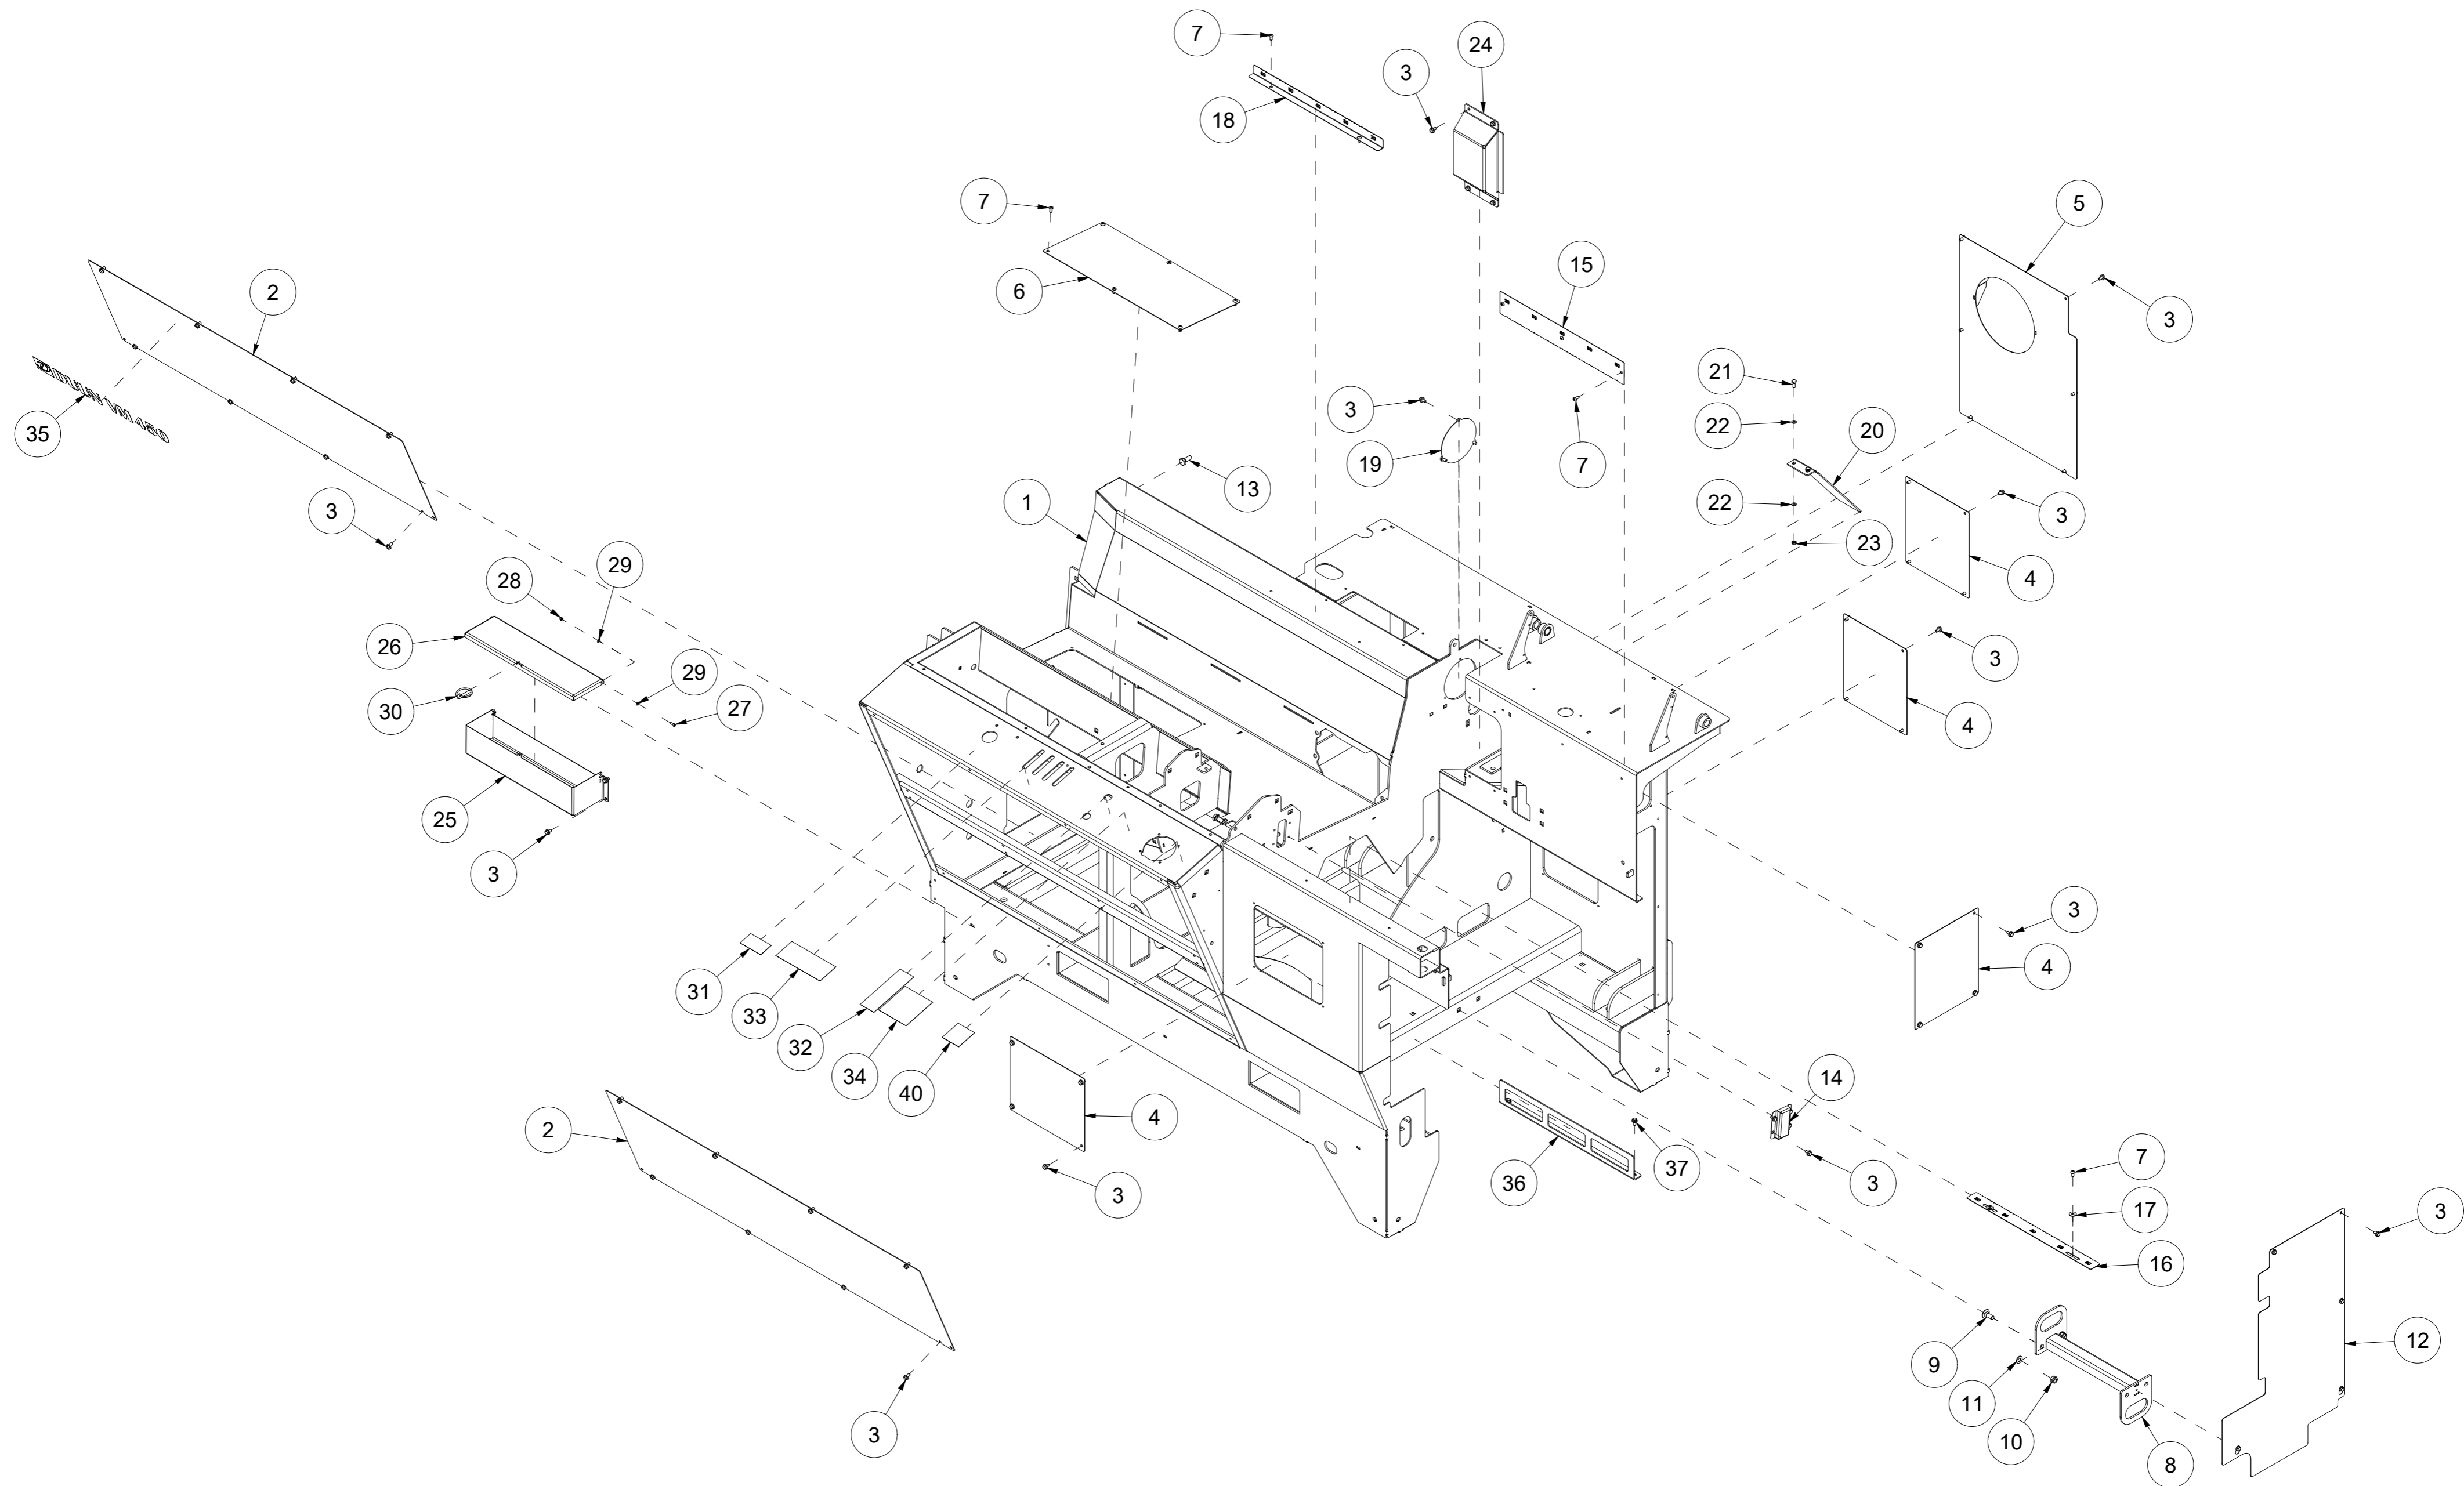

VM450

Spare parts catalogue

Duun Industrier as
7630 Åsen, Norway
www.duun.no

001 Chassis VM450

Pos	Qty	Article no	Designation
1	1	41211003	Chassis
2	2	41211059	Front cover
3	58	2451196	Hexagon screw with flange M6x10 EIZn 8.8 DIN 6921
4	4	41211091	Cover
5	1	41211093	Rear cover
6	1	41211097	Cover
7	13	2476197	Hexagon socket head cap screw M6x12 EIZn ISO 7380
8	1	41211013	Safety bracket
9	2	2344330	Locking screw M10x25 EIZn 8.8 DIN 603
10	2	2483610	Locking nut M10 EIZn DIN 985
11	2	2531060	Washer M10 EIZn DIN 125
12	1	41211092	Side cover
13	4	2422297	Hexagon screw M10x25 EIZn 8.8 DIN 933
14	1	41211078	Cover
15	1	41211068	Length indicator 20-60 cm
16	1	41211125	Length indicator senor 20-60cm
17	2	2533038	Body washer M6 EIZn DIN 9021
18	1	41211162	Length indicator
19	1	41211094	Cover
20	1	41211096	Plate
21	2	2422200	Hexagon screw M6x16 EIZn 8.8 DIN 933
22	4	2531039	Washer M6 EIZn DIN 125
23	2	2483608	Locking nut M6 EIZn DIN 985
24	1	41211106	Cover
25	1	41211220	Toolbox
26	1	41211221	Toolbox lid
27	2	2477130	Unbrako cylinder screw M4x10 EIZn DIN 912
28	2	2483606	Locking nut M4 EIZn DIN 985
29	4	2531023	Washer M4 EIZn DIN 125
30	1	2556138	Linch pin Ø6
31	1	2935036	Adhesive label 75x40 Speed conveyor belt
32	1	2935163	Adhesive label 50x150 Saw power
33	1	2935167	Adhesive label 160x60 Operation
34	1	2935164	Adhesive label 100x100 Operation
35	1	2935175	Adhesive label VM450
36	1	41211095	Hose holder
37	2	2451197	Hexagon screw with flange M6x12 EIZn 8.8 DIN6921
40	1	2935050	Adhesive signs do not wash 60x60 Yellow