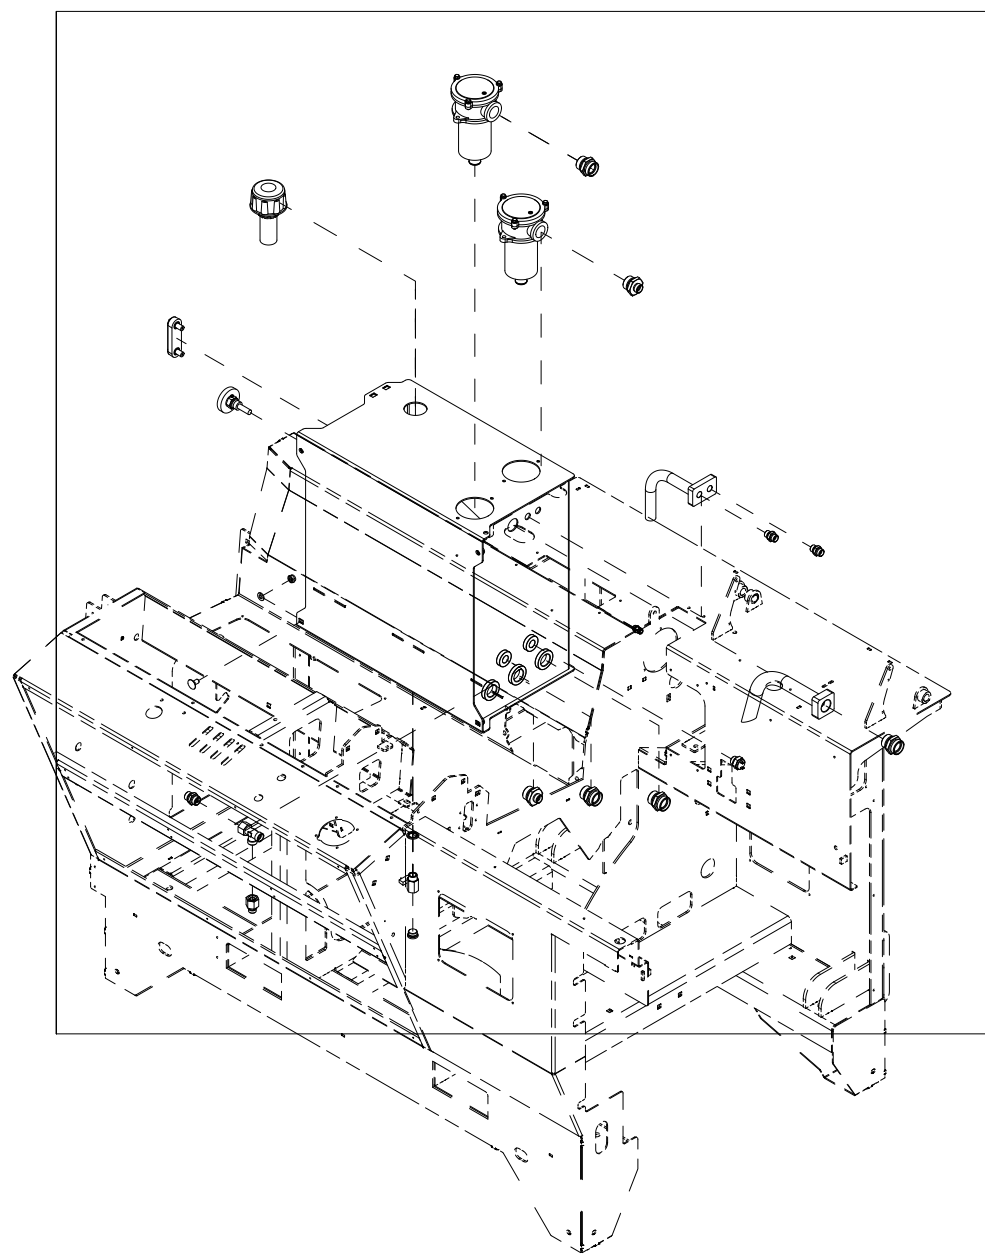

007 Oil tank VM450

Pos	Qty	Article no	Designation
1	1	41211005	Tank VM450
2	2	2251064	Return filter
3	1	2957821	Sight glass M12 L-76mm
4	1	2957825	Thermometer
5	1	2931018	Filling cap
6	1	41211116	Tank tube
7	1	4233010	Thermostat, 80 degrees
8	1	2957818	Flash fitting 8mm 1/4" straight
9	4	2957782	Hexagon nipple GEK BSP 1" L28 ED
10	2	2957780	Hexagon nipple GEK BSP 1" L15 ED
11	1	2957768	Hexagon nipple GEK BSP 1/2" L15 ED
12	4	2483610	Locking nut M10 EIZn DIN 985
13	4	2531060	Washer M10 EIZn DIN 125
14	1	2344295	Locking screw M10x20 EIZn 8.8 DIN 603
15	1	2957601	Ball valve mini 1/2" in/out threads
16	1	2957861	Hydraulic gasket 1/2"
17	1	2957421	Plug 1/2" w/Gasket brass. chrome
18	1	2957776	T-hexagon nipple EVLK 15L
19	1	2957513	Transition L15-L12
20	2	2957749	Hexagon nipple GEK BSP 3/8" L12 ED
21	1	41211219	Tank tube