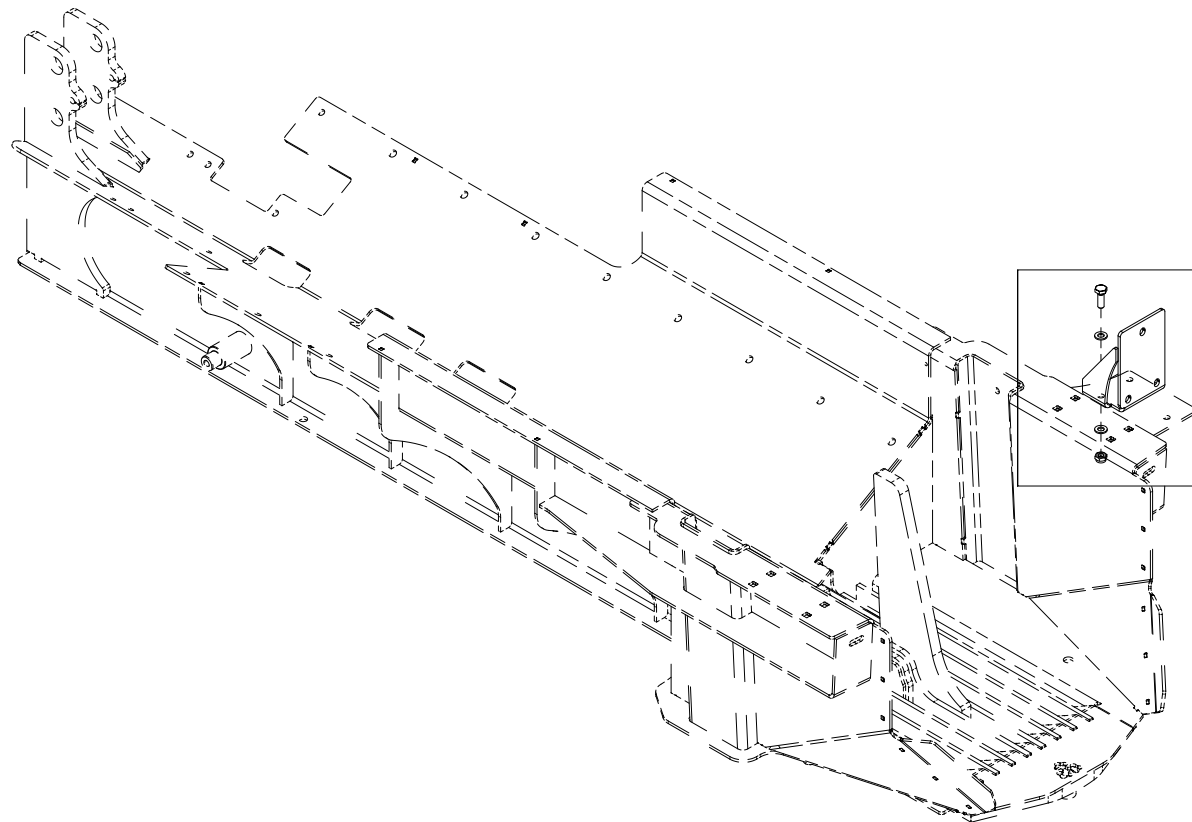

025 Rear winch attachment VM450

Pos	Qty	Article no	Designation
1	1	41211250	Rear winch bracket VM450
2	2	2422299	Hexagon screw M10x30 EIZn 8.8 DIN 933
3	2	2483610	Locking nut M10 EIZn DIN 985
4	4	2531060	Washer M10 EIZn DIN 125