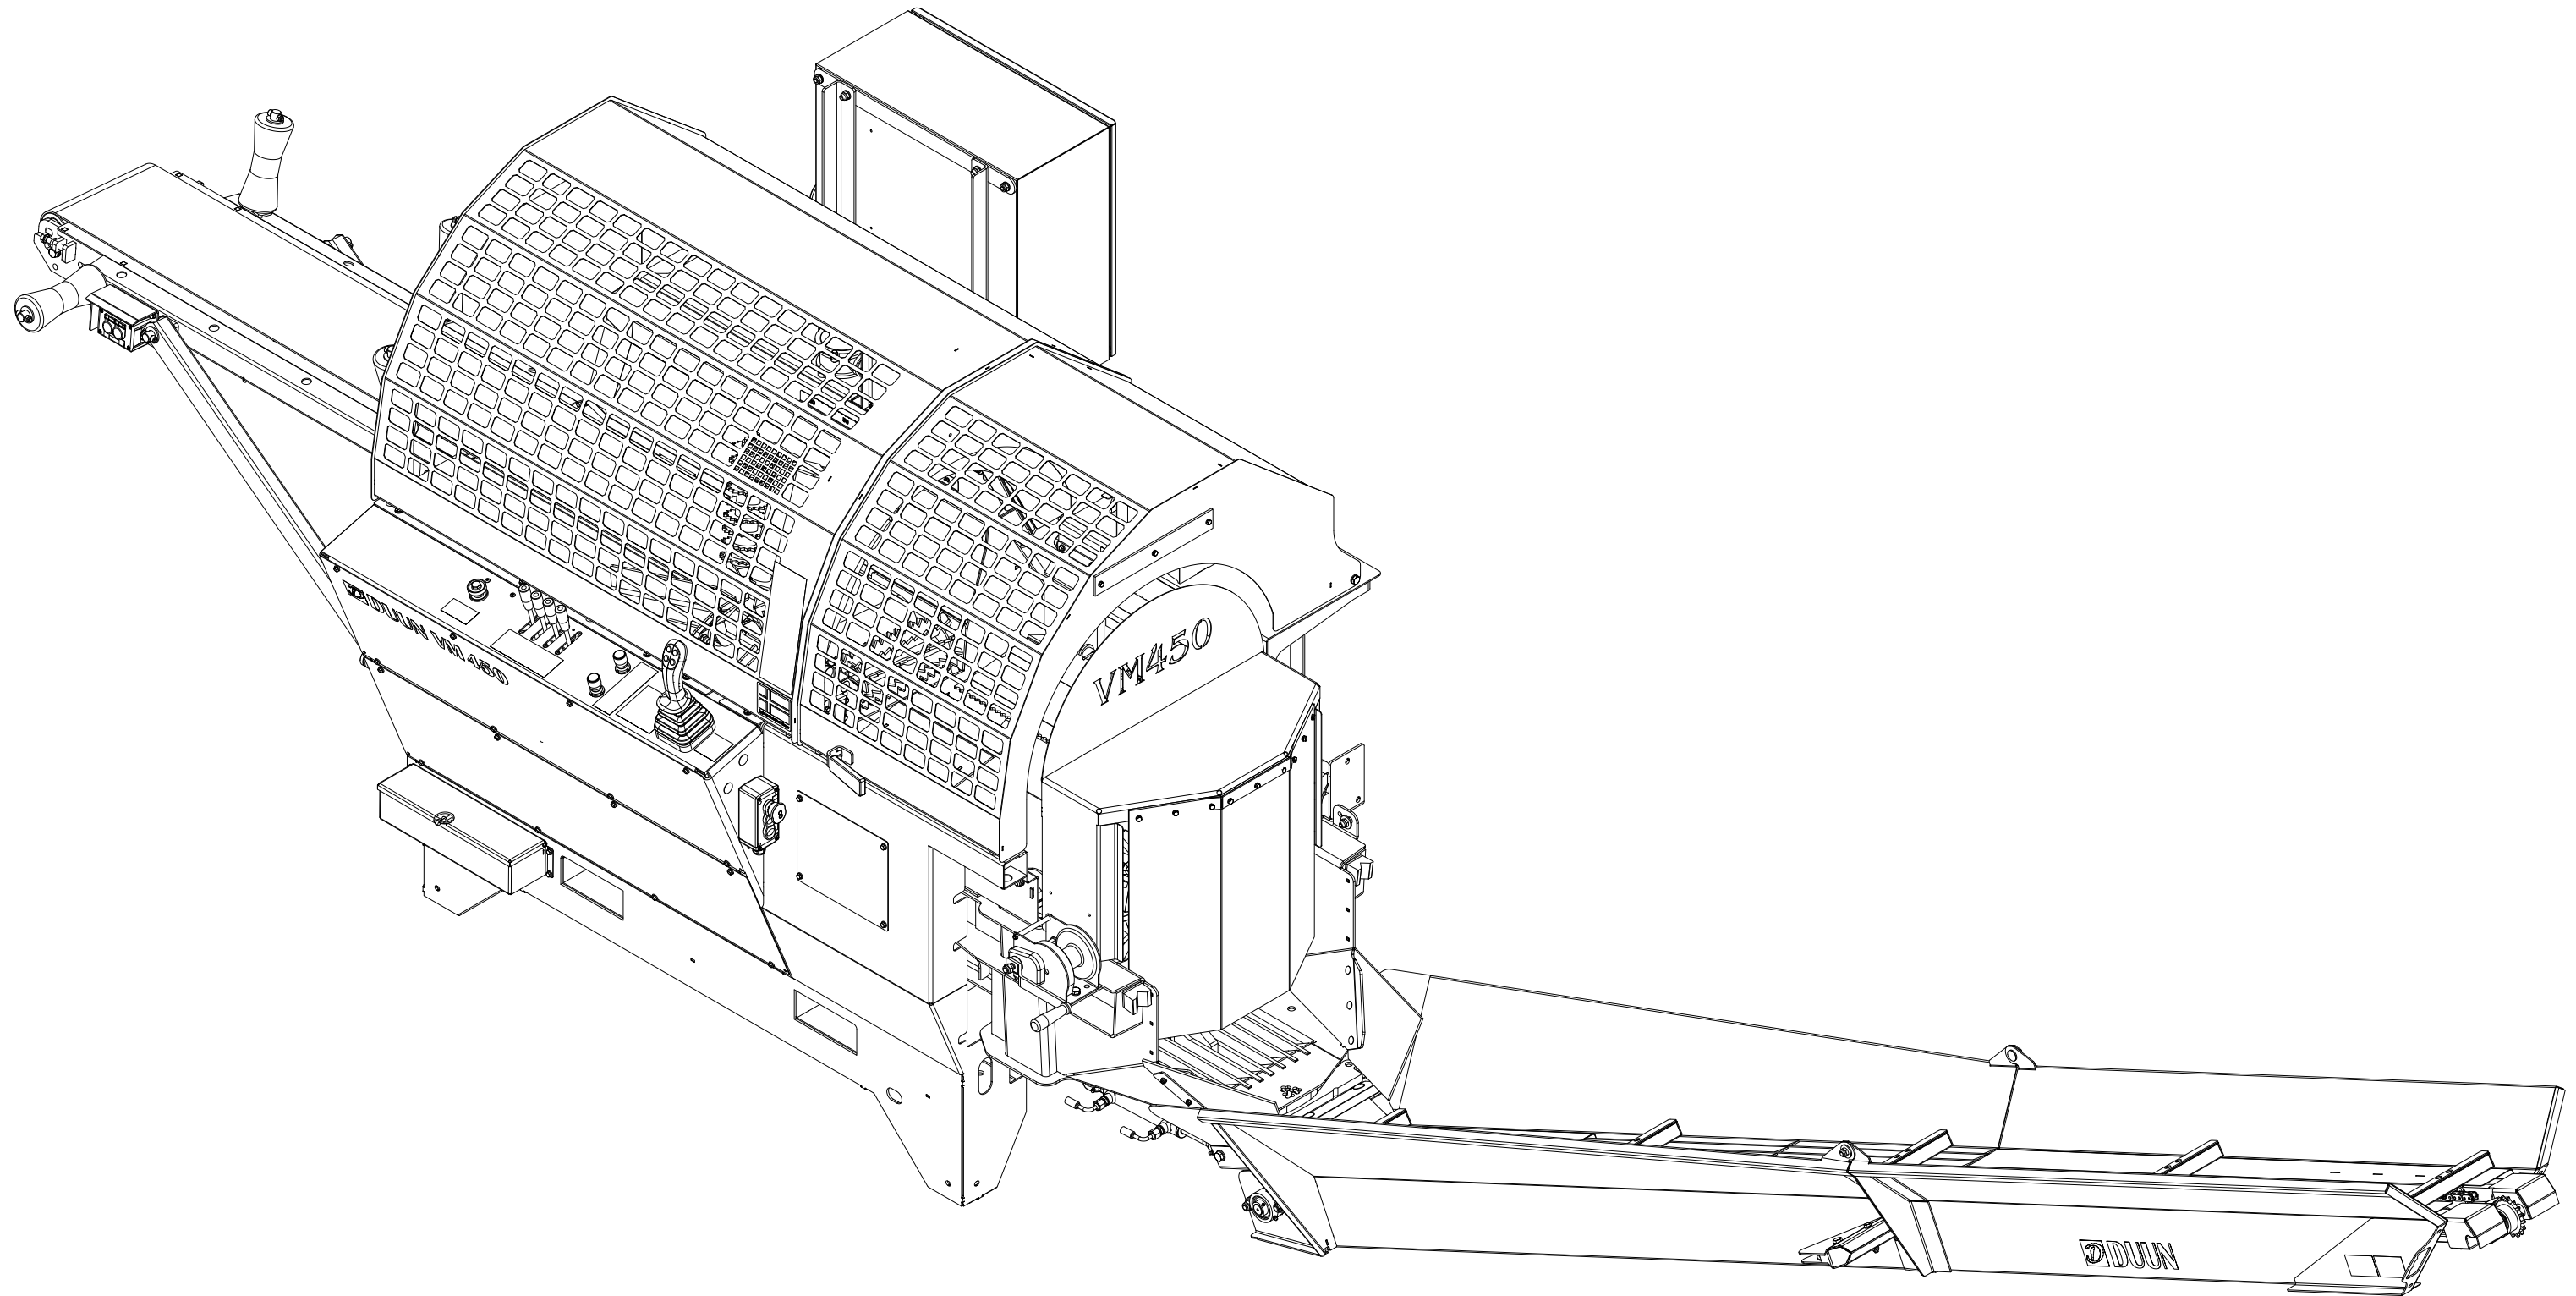

VM450

Spare parts catalogue

Duun Industrier as
7630 Åsen, Norway
www.duun.no

001 Chassis VM450

Pos	Qty	Article no	Designation
1	1	41211003	Chassis
2	2	41211059	Front cover
3	58	2451196	Hexagon screw with flange M6x10 EIZn 8.8 DIN 6921
4	4	41211091	Cover
5	1	41211093	Rear cover
6	1	41211097	Cover
7	13	2476197	Hexagon socket head cap screw M6x12 EIZn ISO 7380
8	1	41211013	Safety bracket
9	2	2344330	Locking screw M10x25 EIZn 8.8 DIN 603
10	2	2483610	Locking nut M10 EIZn DIN 985
11	2	2531060	Washer M10 EIZn DIN 125
12	1	41211092	Side cover
13	4	2422297	Hexagon screw M10x25 EIZn 8.8 DIN 933
14	1	41211078	Cover
15	1	41211068	Length indicator 20-60 cm
16	1	41211125	Length indicator senor 20-60cm
17	2	2533038	Body washer M6 EIZn DIN 9021
18	1	41211162	Length indicator
19	1	41211094	Cover
20	1	41211096	Plate
21	2	2422200	Hexagon screw M6x16 EIZn 8.8 DIN 933
22	4	2531039	Washer M6 EIZn DIN 125
23	2	2483608	Locking nut M6 EIZn DIN 985
24	1	41211106	Cover
25	1	41211220	Toolbox
26	1	41211221	Toolbox lid
27	2	2477130	Unbrako cylinder screw M4x10 EIZn DIN 912
28	2	2483606	Locking nut M4 EIZn DIN 985
29	4	2531023	Washer M4 EIZn DIN 125
30	1	2556138	Linch pin Ø6
31	1	2935036	Adhesive label 75x40 Speed conveyor belt
32	1	2935163	Adhesive label 50x150 Saw power
33	1	2935167	Adhesive label 160x60 Operation
34	1	2935164	Adhesive label 100x100 Operation
35	1	2935175	Adhesive label VM450
36	1	41211095	Hose holder
37	2	2451197	Hexagon screw with flange M6x12 EIZn 8.8 DIN6921
40	1	2935050	Adhesive signs do not wash 60x60 Yellow