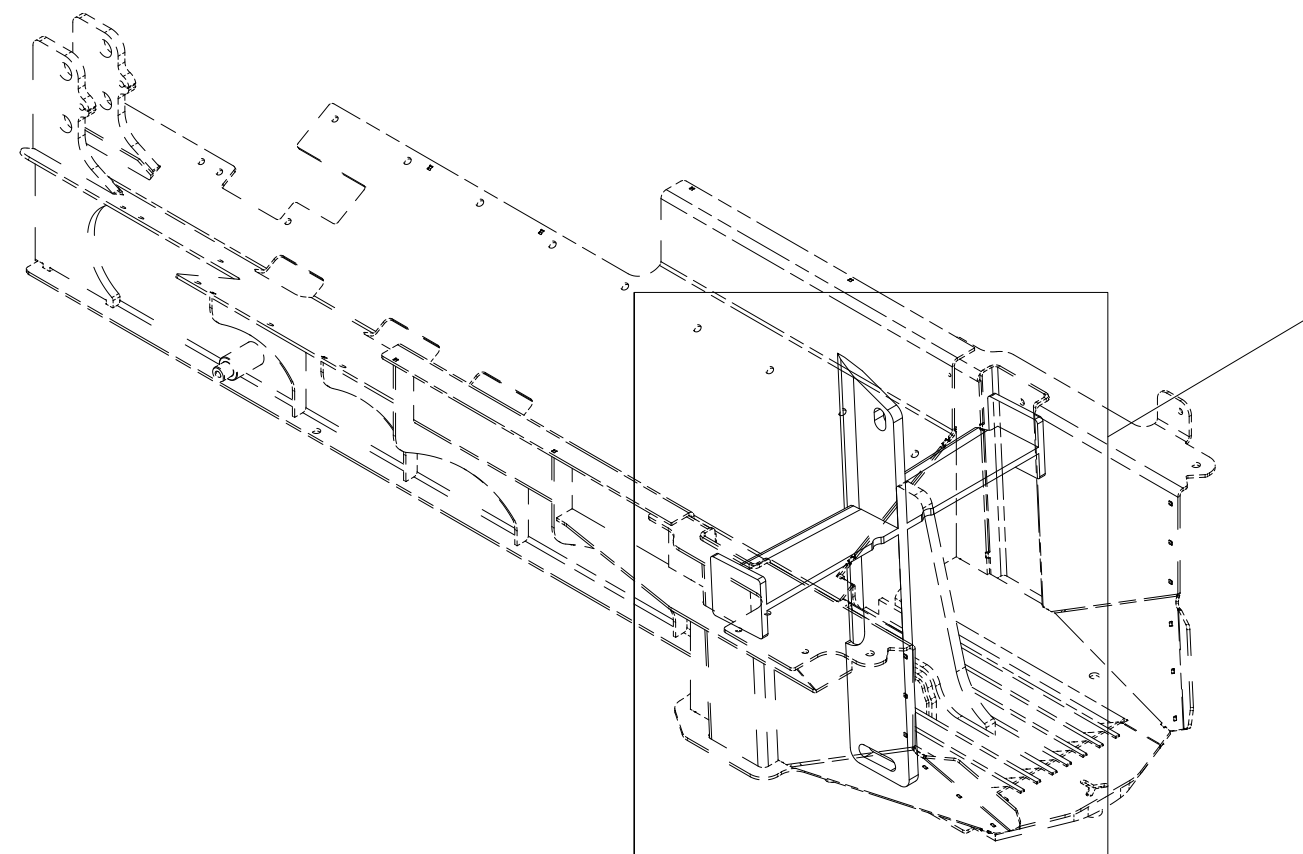

Pos	Qty	Article no	Designation
1	1	41311121	Funnel
2	4	2451196	Hexagon screw with flange M6x10 EIZn 8.8 DIN 6921

018 4-parts splitting knife VM450