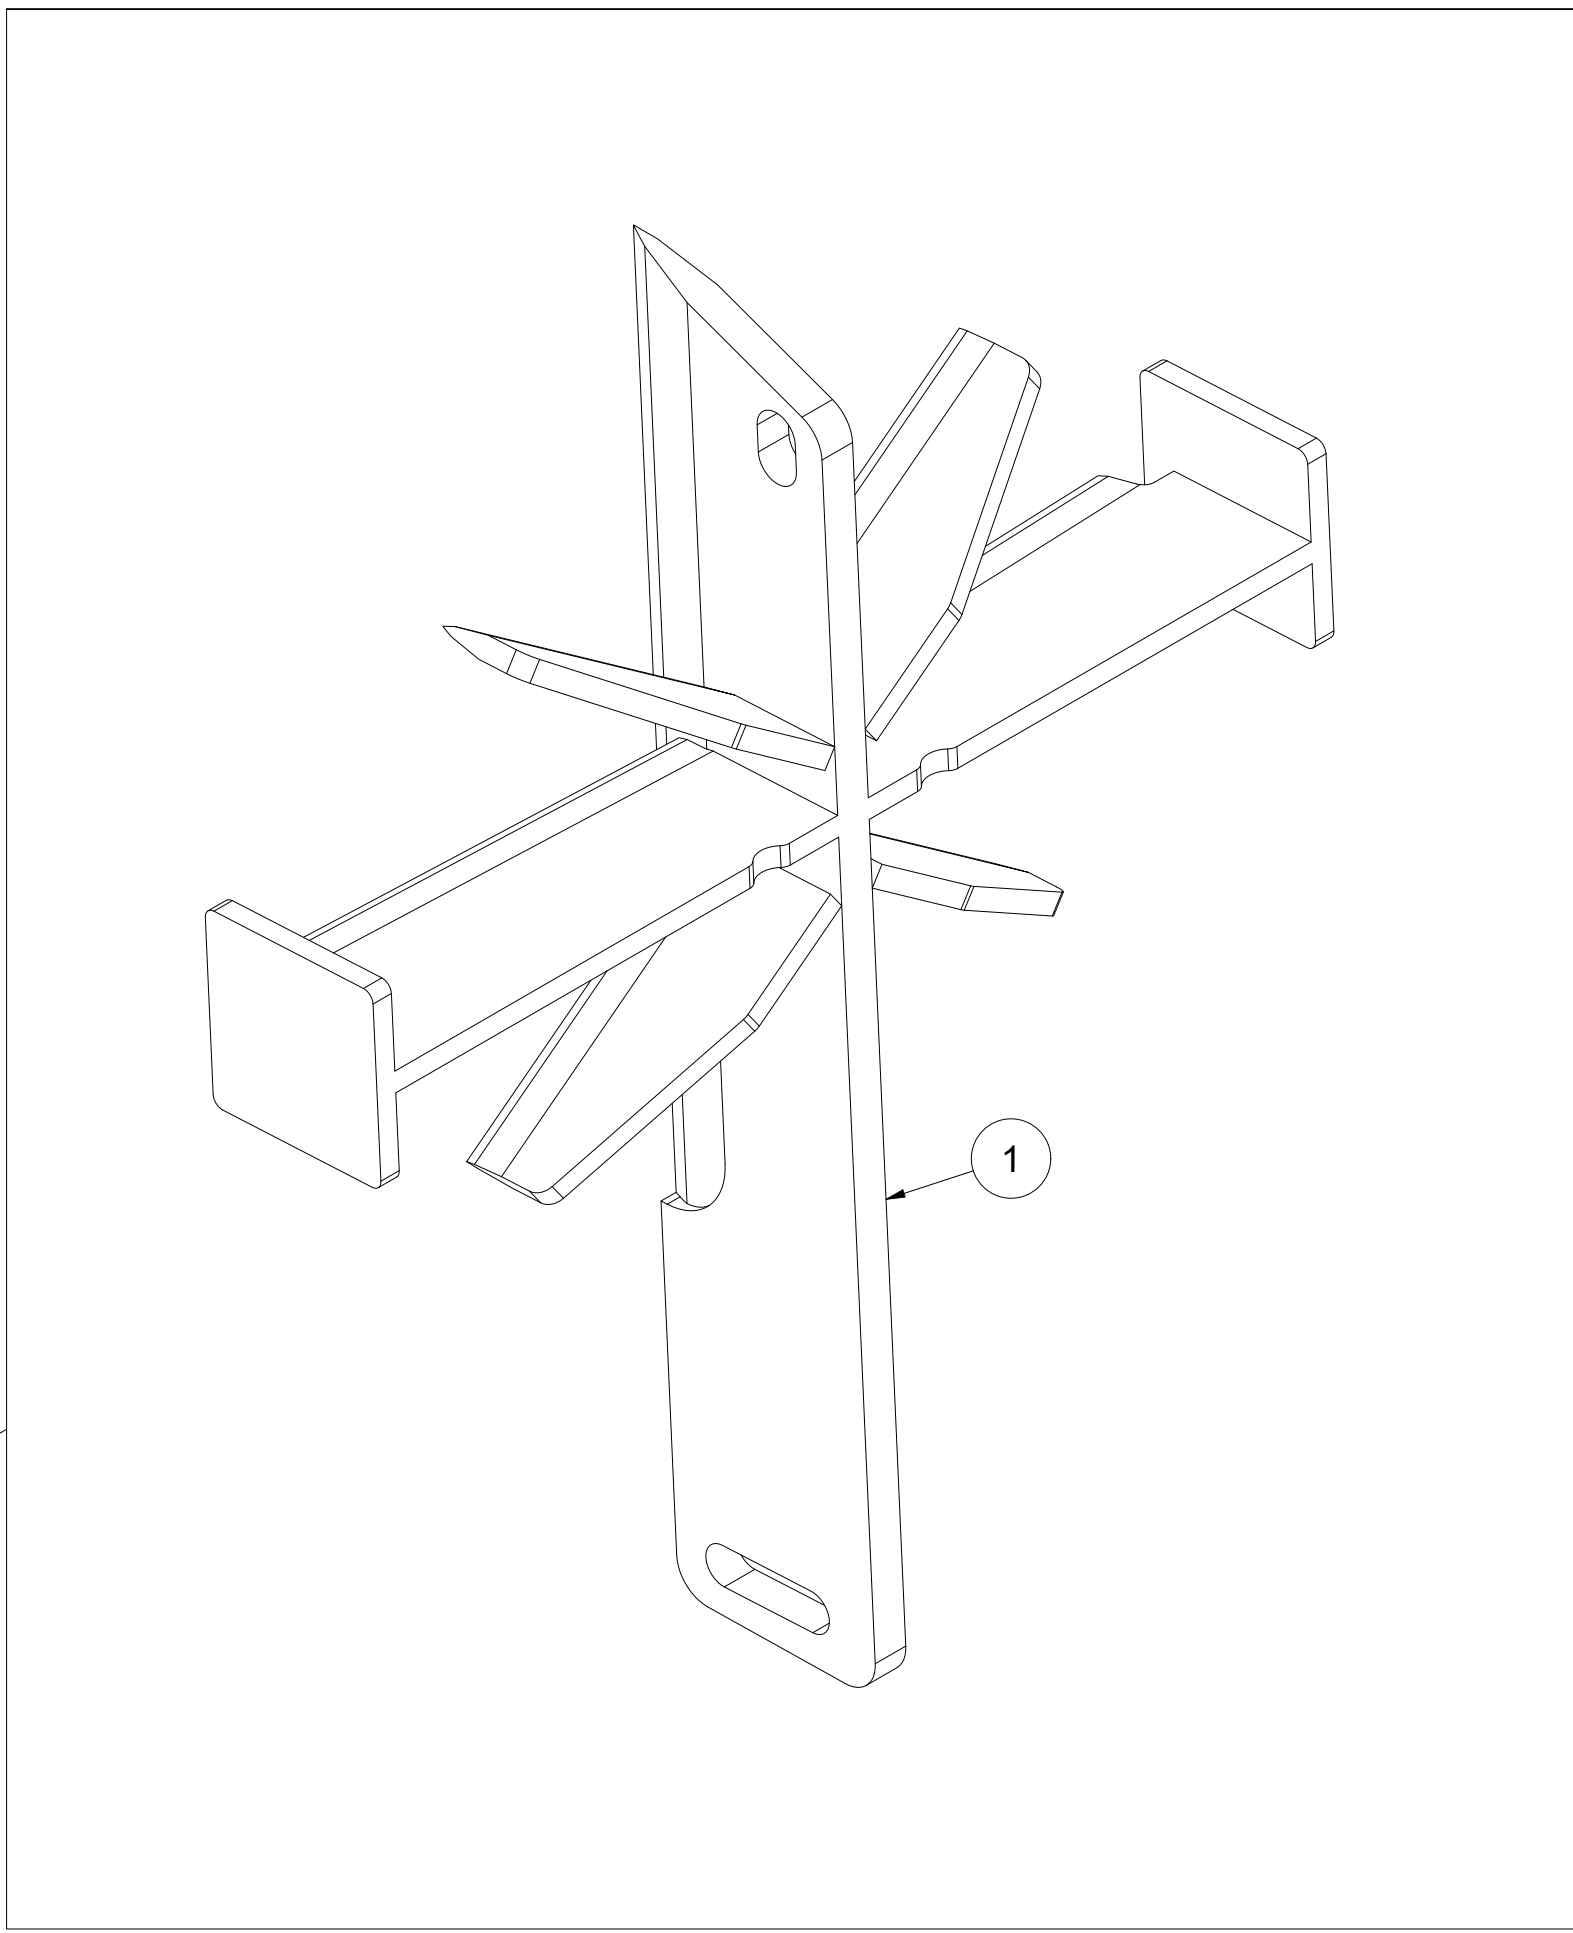

019 8-parts splitting knife VM450