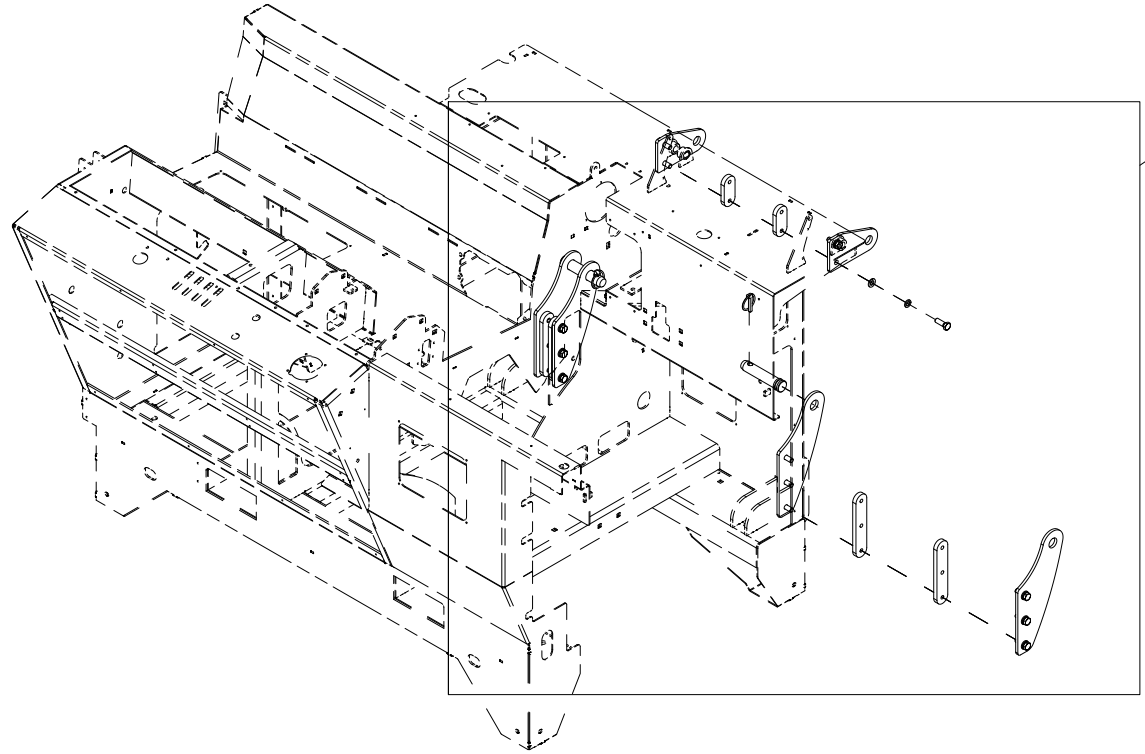

013 Fasteners for lifting arms VM450

Pos	Qty	Article no	Designation
1	4	41211123	Drawbar attachment
2	4	41211155	Fastening plate
3	16	2534069	Spring washer M12 EIZn DIN 127
4	16	2531069	Washer M12 EIZn DIN 125
5	16	2422350	Hexagon screw M12x35 EIZn 8.8 DIN 933
6	2	41211130	Drawbar attachment
7	2	41211156	Fastening plate
8	2	2551730	Drawbar bolt cat. 2 Ø28x95
9	2	2556142	Linch pin Ø10x40