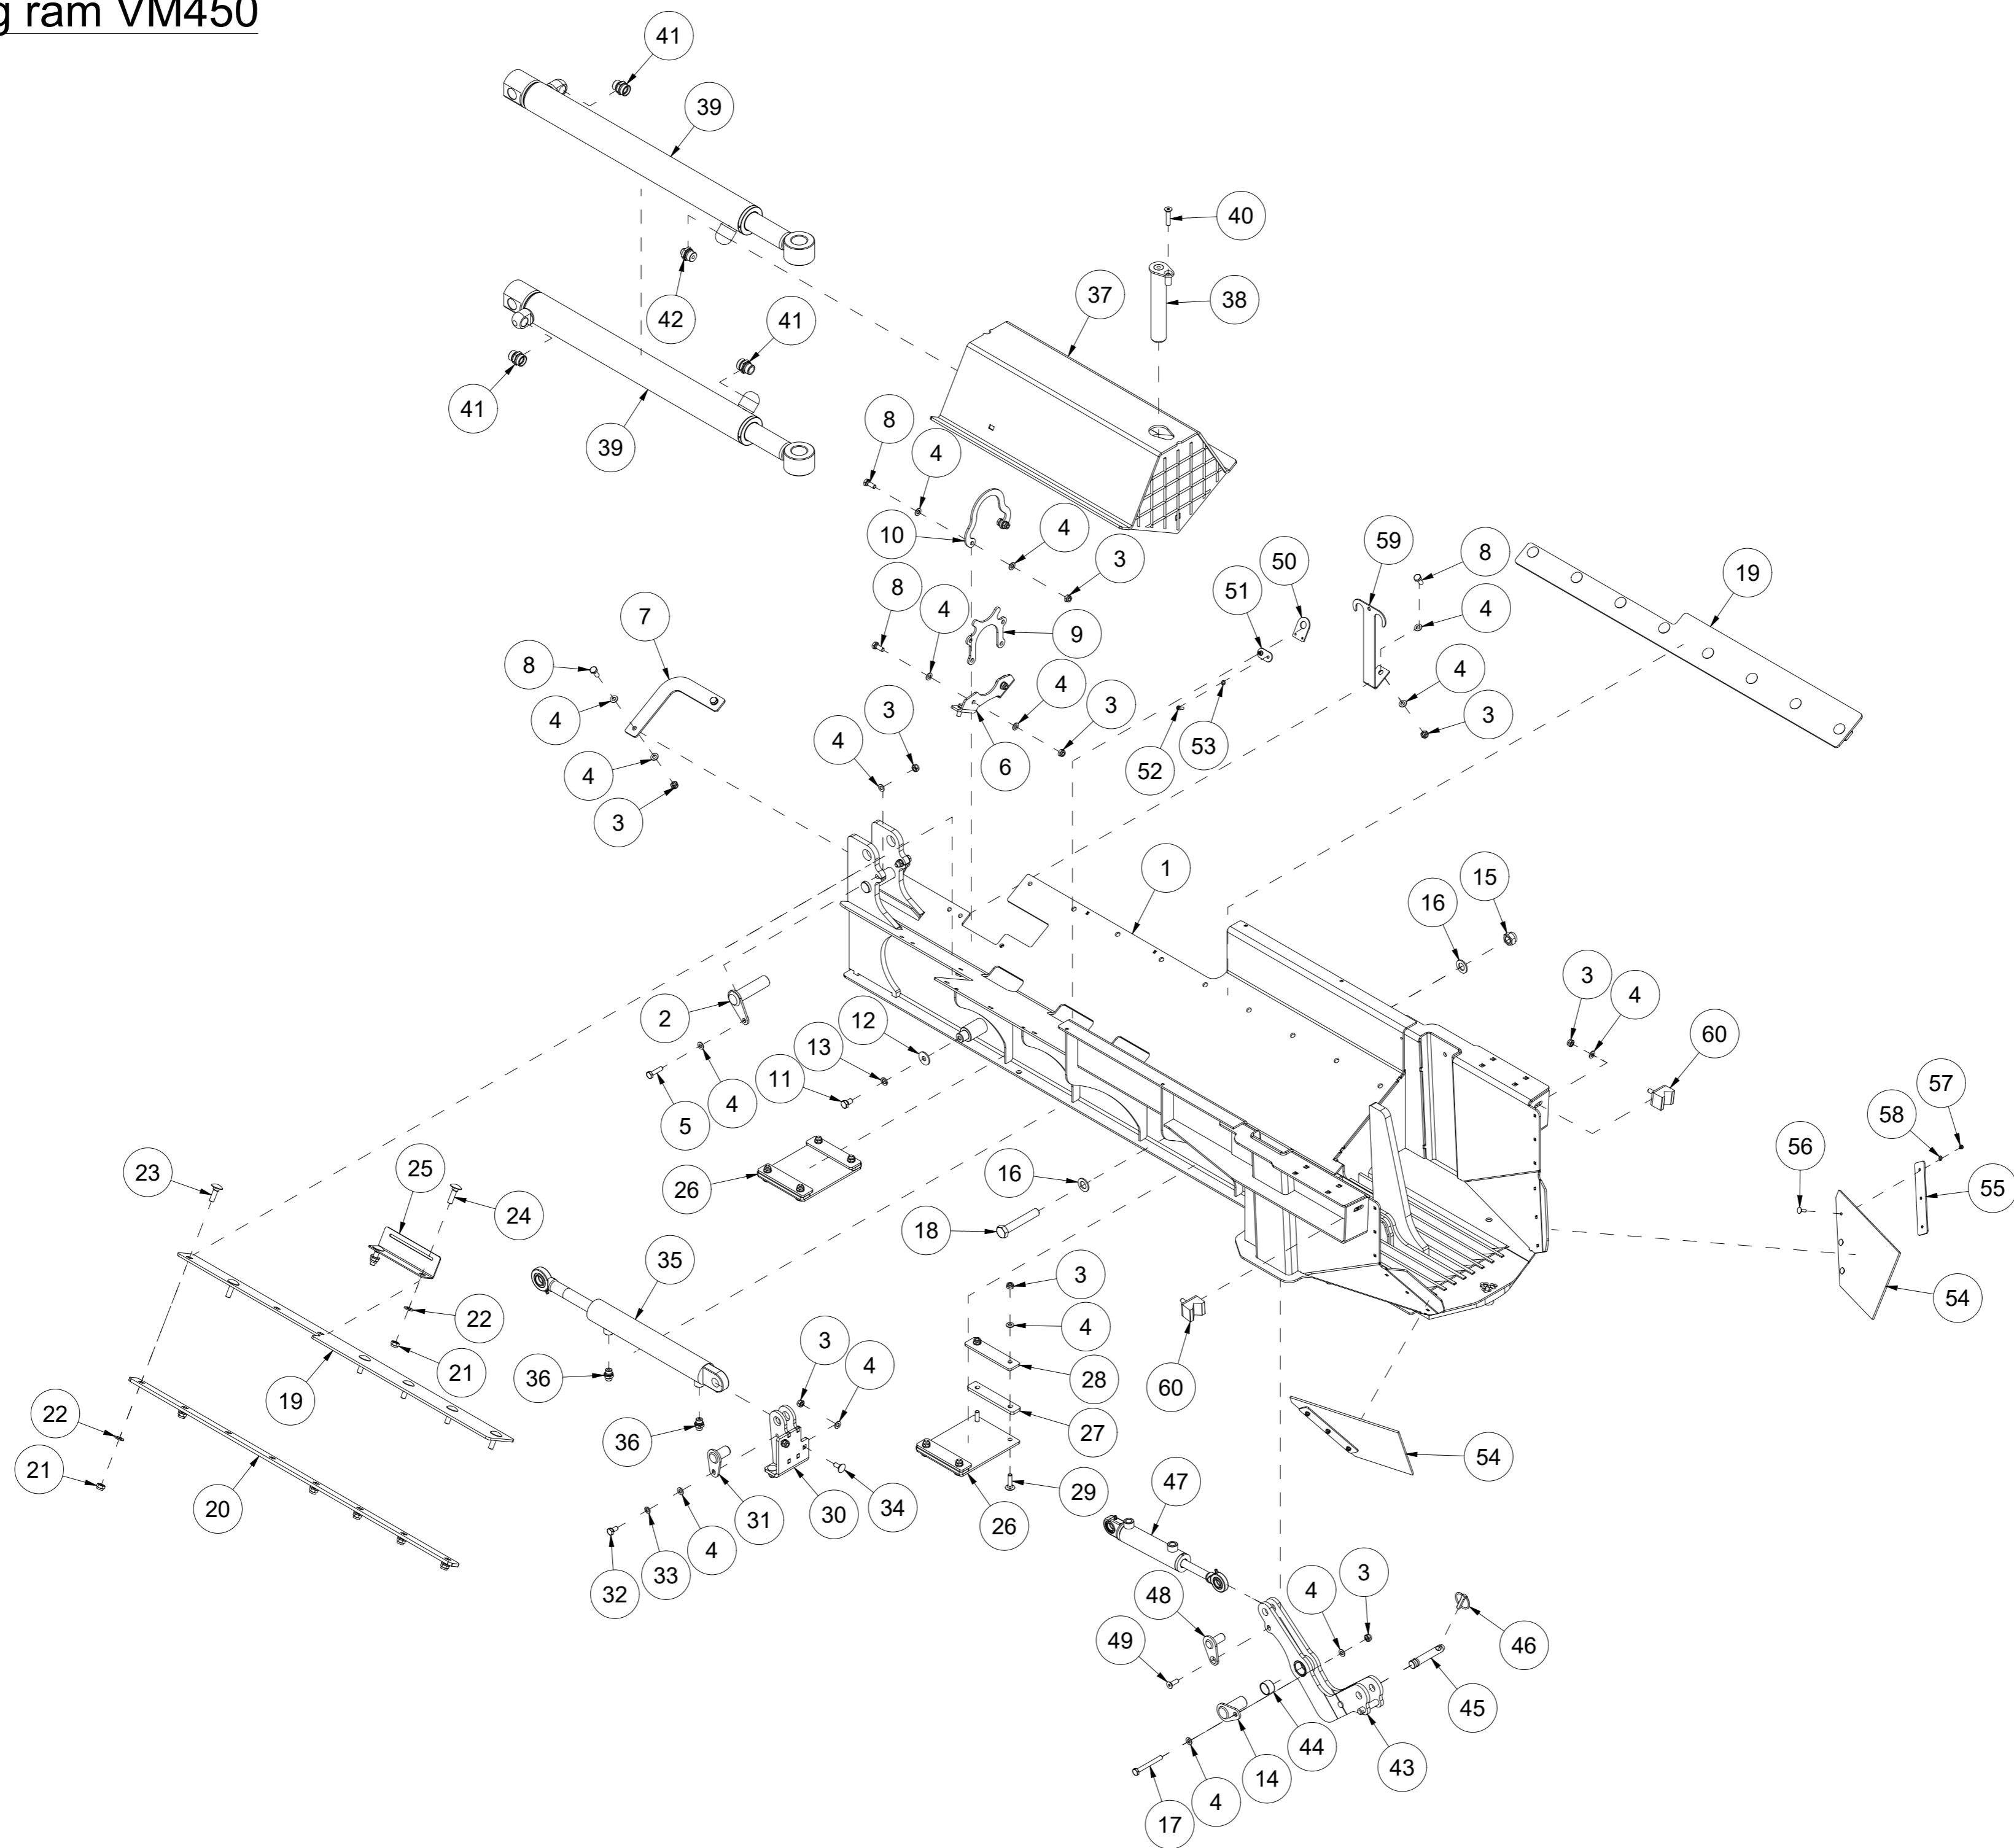

002 Splitting ram VM450

Pos	Qty	Article no	Designation	Pos	Qty	Article no	Designation
1	1	41211248	Splitting ram v2	57	6	2483608	Locking nut M6 EIZn DIN 985
2	2	41211037	Bolt for splitting cylinder	58	6	2531039	Washer M6 EIZn DIN 125
3	27	2483610	Locking nut M10 EIZn DIN 985	59	1	41211242	Hose holder
4	39	2531060	Washer M10 EIZn DIN 125	60	2	41211252	Rubber damper
5	2	2422303	Hexagon screw M10x40 EIZn 8.8 DIN 931				
6	1	41211154	Cylinder support				
7	1	41211108	Hose protection				
8	9	2422297	Hexagon screw M10x25 EIZn 8.8 DIN 933				
9	1	41211089	Cylinder support				
10	1	41211153	Cylinder support				
11	1	2422344	Hexagon screw M12x20 EIZn 8.8 DIN 933				
12	1	2533090	Body washer M12 EIZn DIN 9021				
13	1	2534069	Spring washer M12 EIZn DIN 127				
14	1	41211030	Knife lift bolt				
15	1	2483615	Locking nut M20 EIZn DIN 985				
16	2	2531086	Washer M20 EIZn DIN 125				
17	1	2422315	Hexagon screw M10x90 EIZn 8.8 DIN 931				
18	1	2422585	Hexagon screw M20x120 EIZn 8.8 DIN 931				
19	2	41211040	Guide rail 1				
20	2	41211041	Guide rail 2				
21	16	2483611	Locking nut M12 EIZn DIN 985				
22	16	2531069	Washer M12 EIZn DIN 125				
23	14	2344352	Locking screw M12x40 EIZn 8.8 DIN 603				
24	2	2344354	Locking screw M12x45 EIZn 8.8 DIN 603				
25	1	41211074	Sensor bracket 2				
26	2	41211052	Wear plate				
27	4	41211053	Wear plate side				
28	4	41211054	Lock plate				
29	8	2344334	Locking screw M10x40 EIZn 8.8 DIN 603				
30	1	41211110	Bracket				
31	1	41211025	Bolt				
32	1	2422295	Hexagon screw M10x20 EIZn 8.8 DIN 933				
33	1	2534060	Spring washer M10 EIZn DIN 127				
34	4	2344330	Locking screw M10x25 EIZn 8.8 DIN 603				
35	1	2955004	Cylinder Ø50/30 SL300				
36	2	2957759	Hexagon nipple GEK BSP 3/8" L10 ED				
37	1	41211002	Splitting ram VM450				
38	1	41211036	Bolt				
39	2	2955012	Cylinder 70/50 690 VM450				
40	1	2472307	Unbrako socket head screw M10x50 St 10.9 DIN 7991				
41	3	2957773	Hexagon nipple GEK BSP 3/4" L22 ED				
42	1	2957777	Hexagon nipple GEK BSP 3/4" L12 ED				
43	1	41211027	Splitter lifting arm				
44	2	2245228	Plastic bearing Ø30/34x20				
45	1	2526321	Top strut bolt cat. 1 Ø19x70				
46	1	2556142	Linch pin Ø10x40				
47	1	2955006	Cylinder Hydramek DE0402452				
48	1	41211227	Knife lift cylinder bolt				
49	1	2472299	Unbrako socket head screw M10x30 EIZn DIN 7991				
50	1	41211104	Sensor plate				
51	1	41211111	Sensor washer				
52	2	2477200	Unbrako cylinder screw M6x16 EIZn DIN 912				
53	2	2534039	Spring washer M6 EIZn DIN 127				
54	2	41211136	Plastic sheet				
55	2	41211144	Plate				
56	6	2444360	Locking screw M6x20 EIZn 4.6 DIN 603