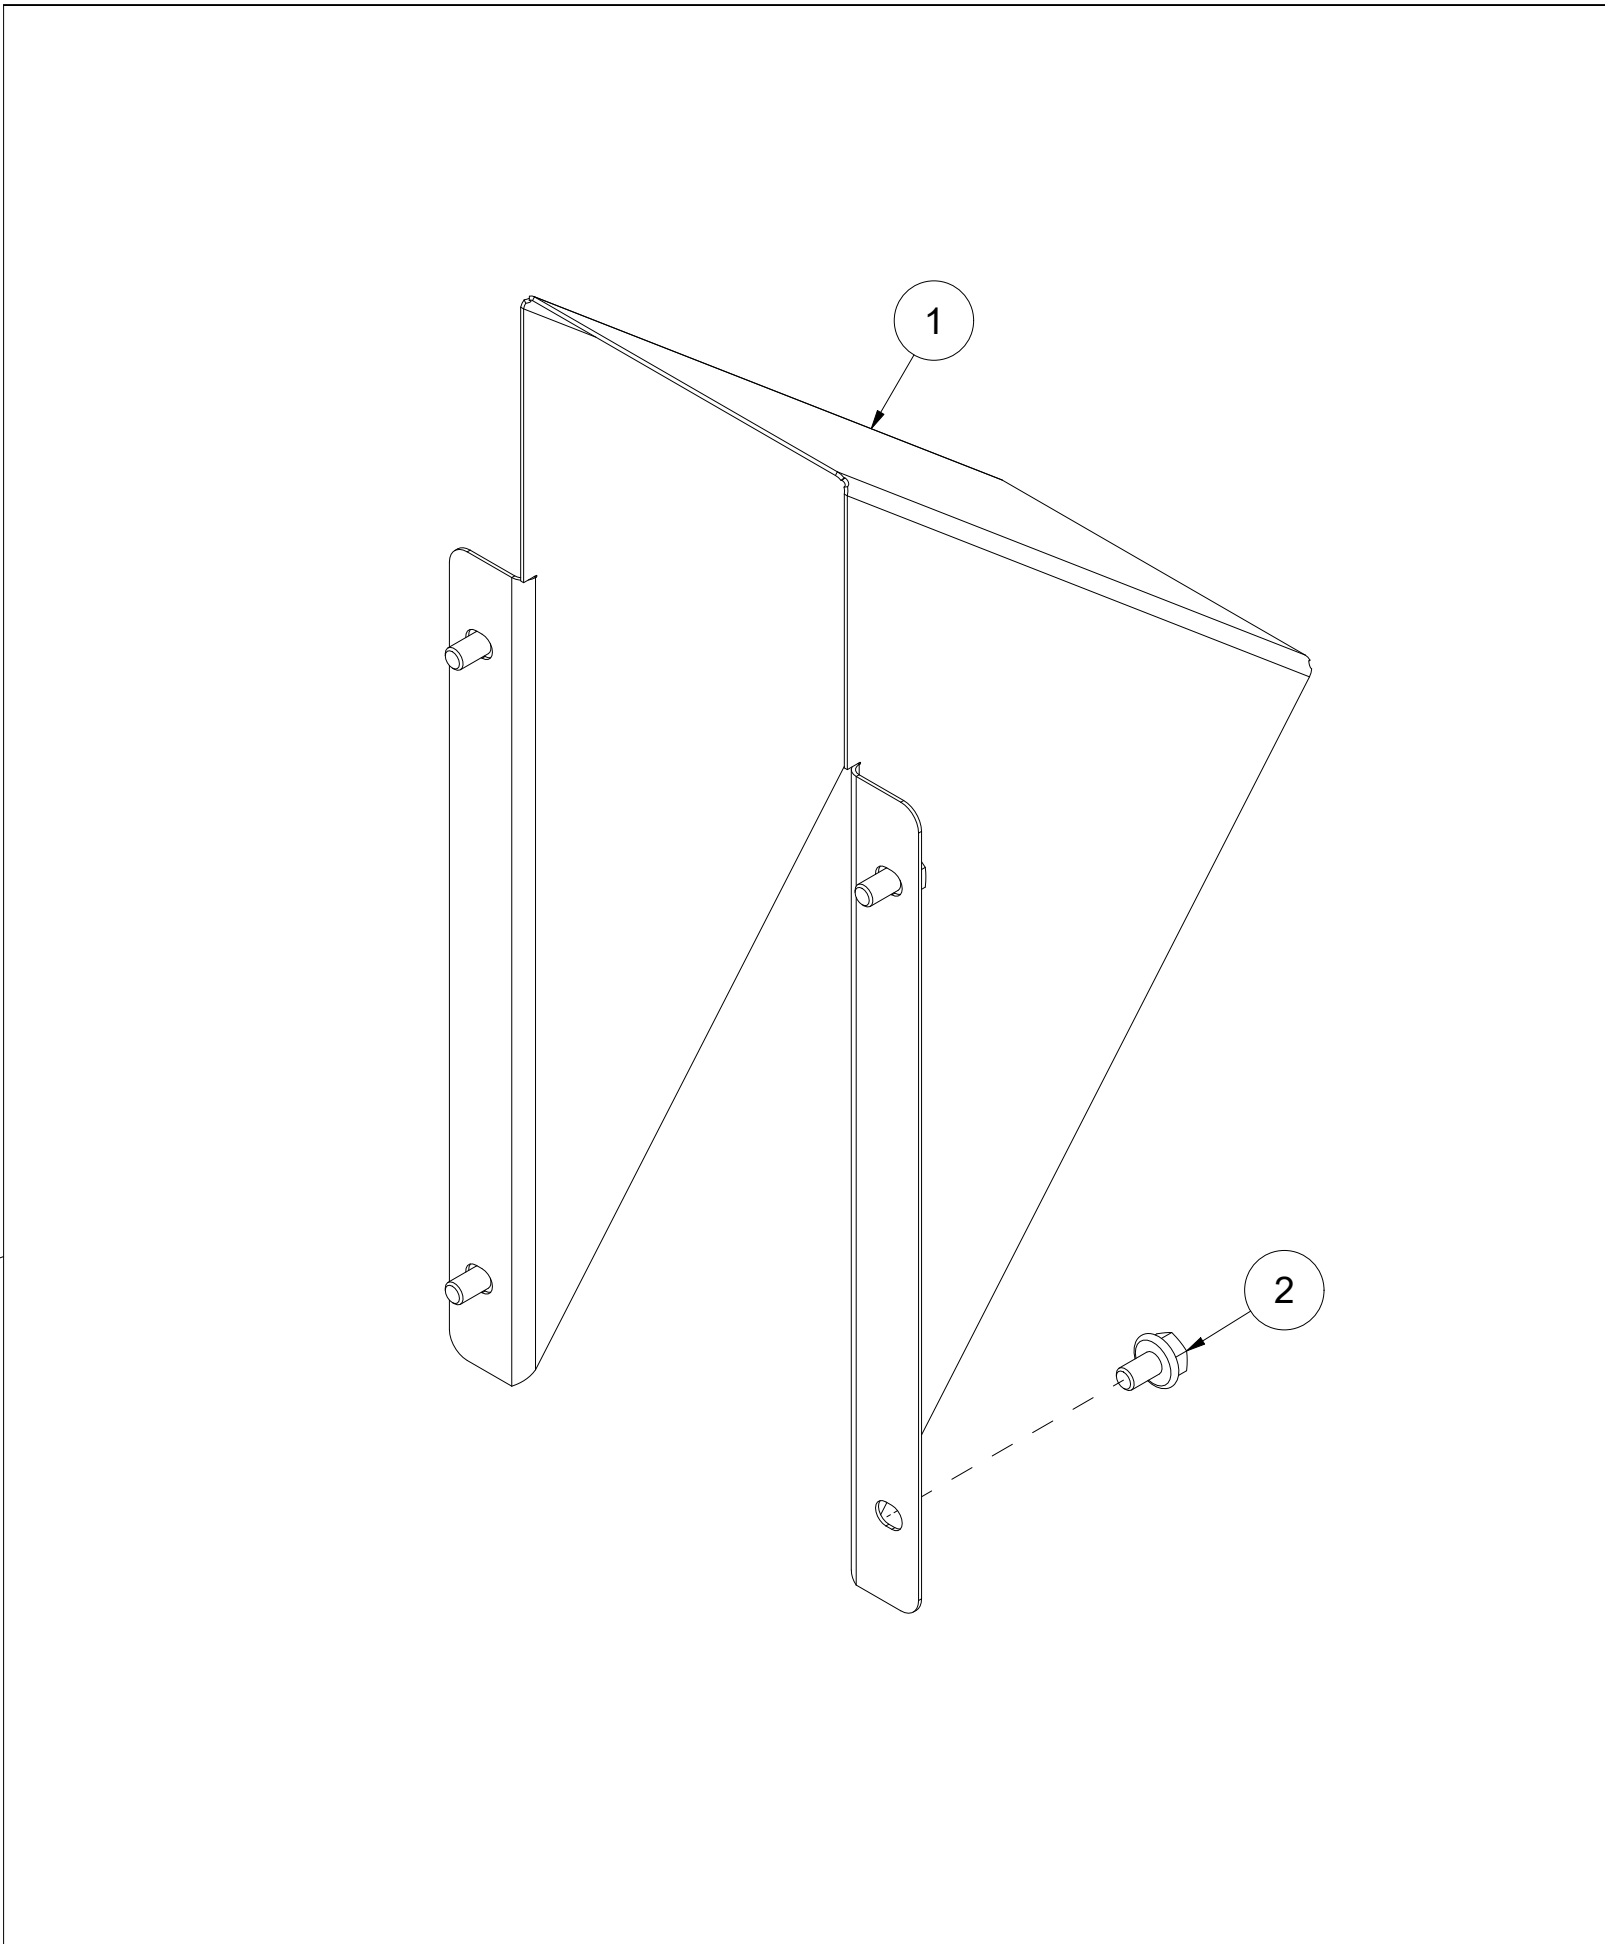

016 Sawdust funnel VM450

Pos	Qty	Article no	Designation
1	1	41311121	Funnel
2	4	2451196	Hexagon screw with flange M6x10 EIZn 8.8 DIN 6921