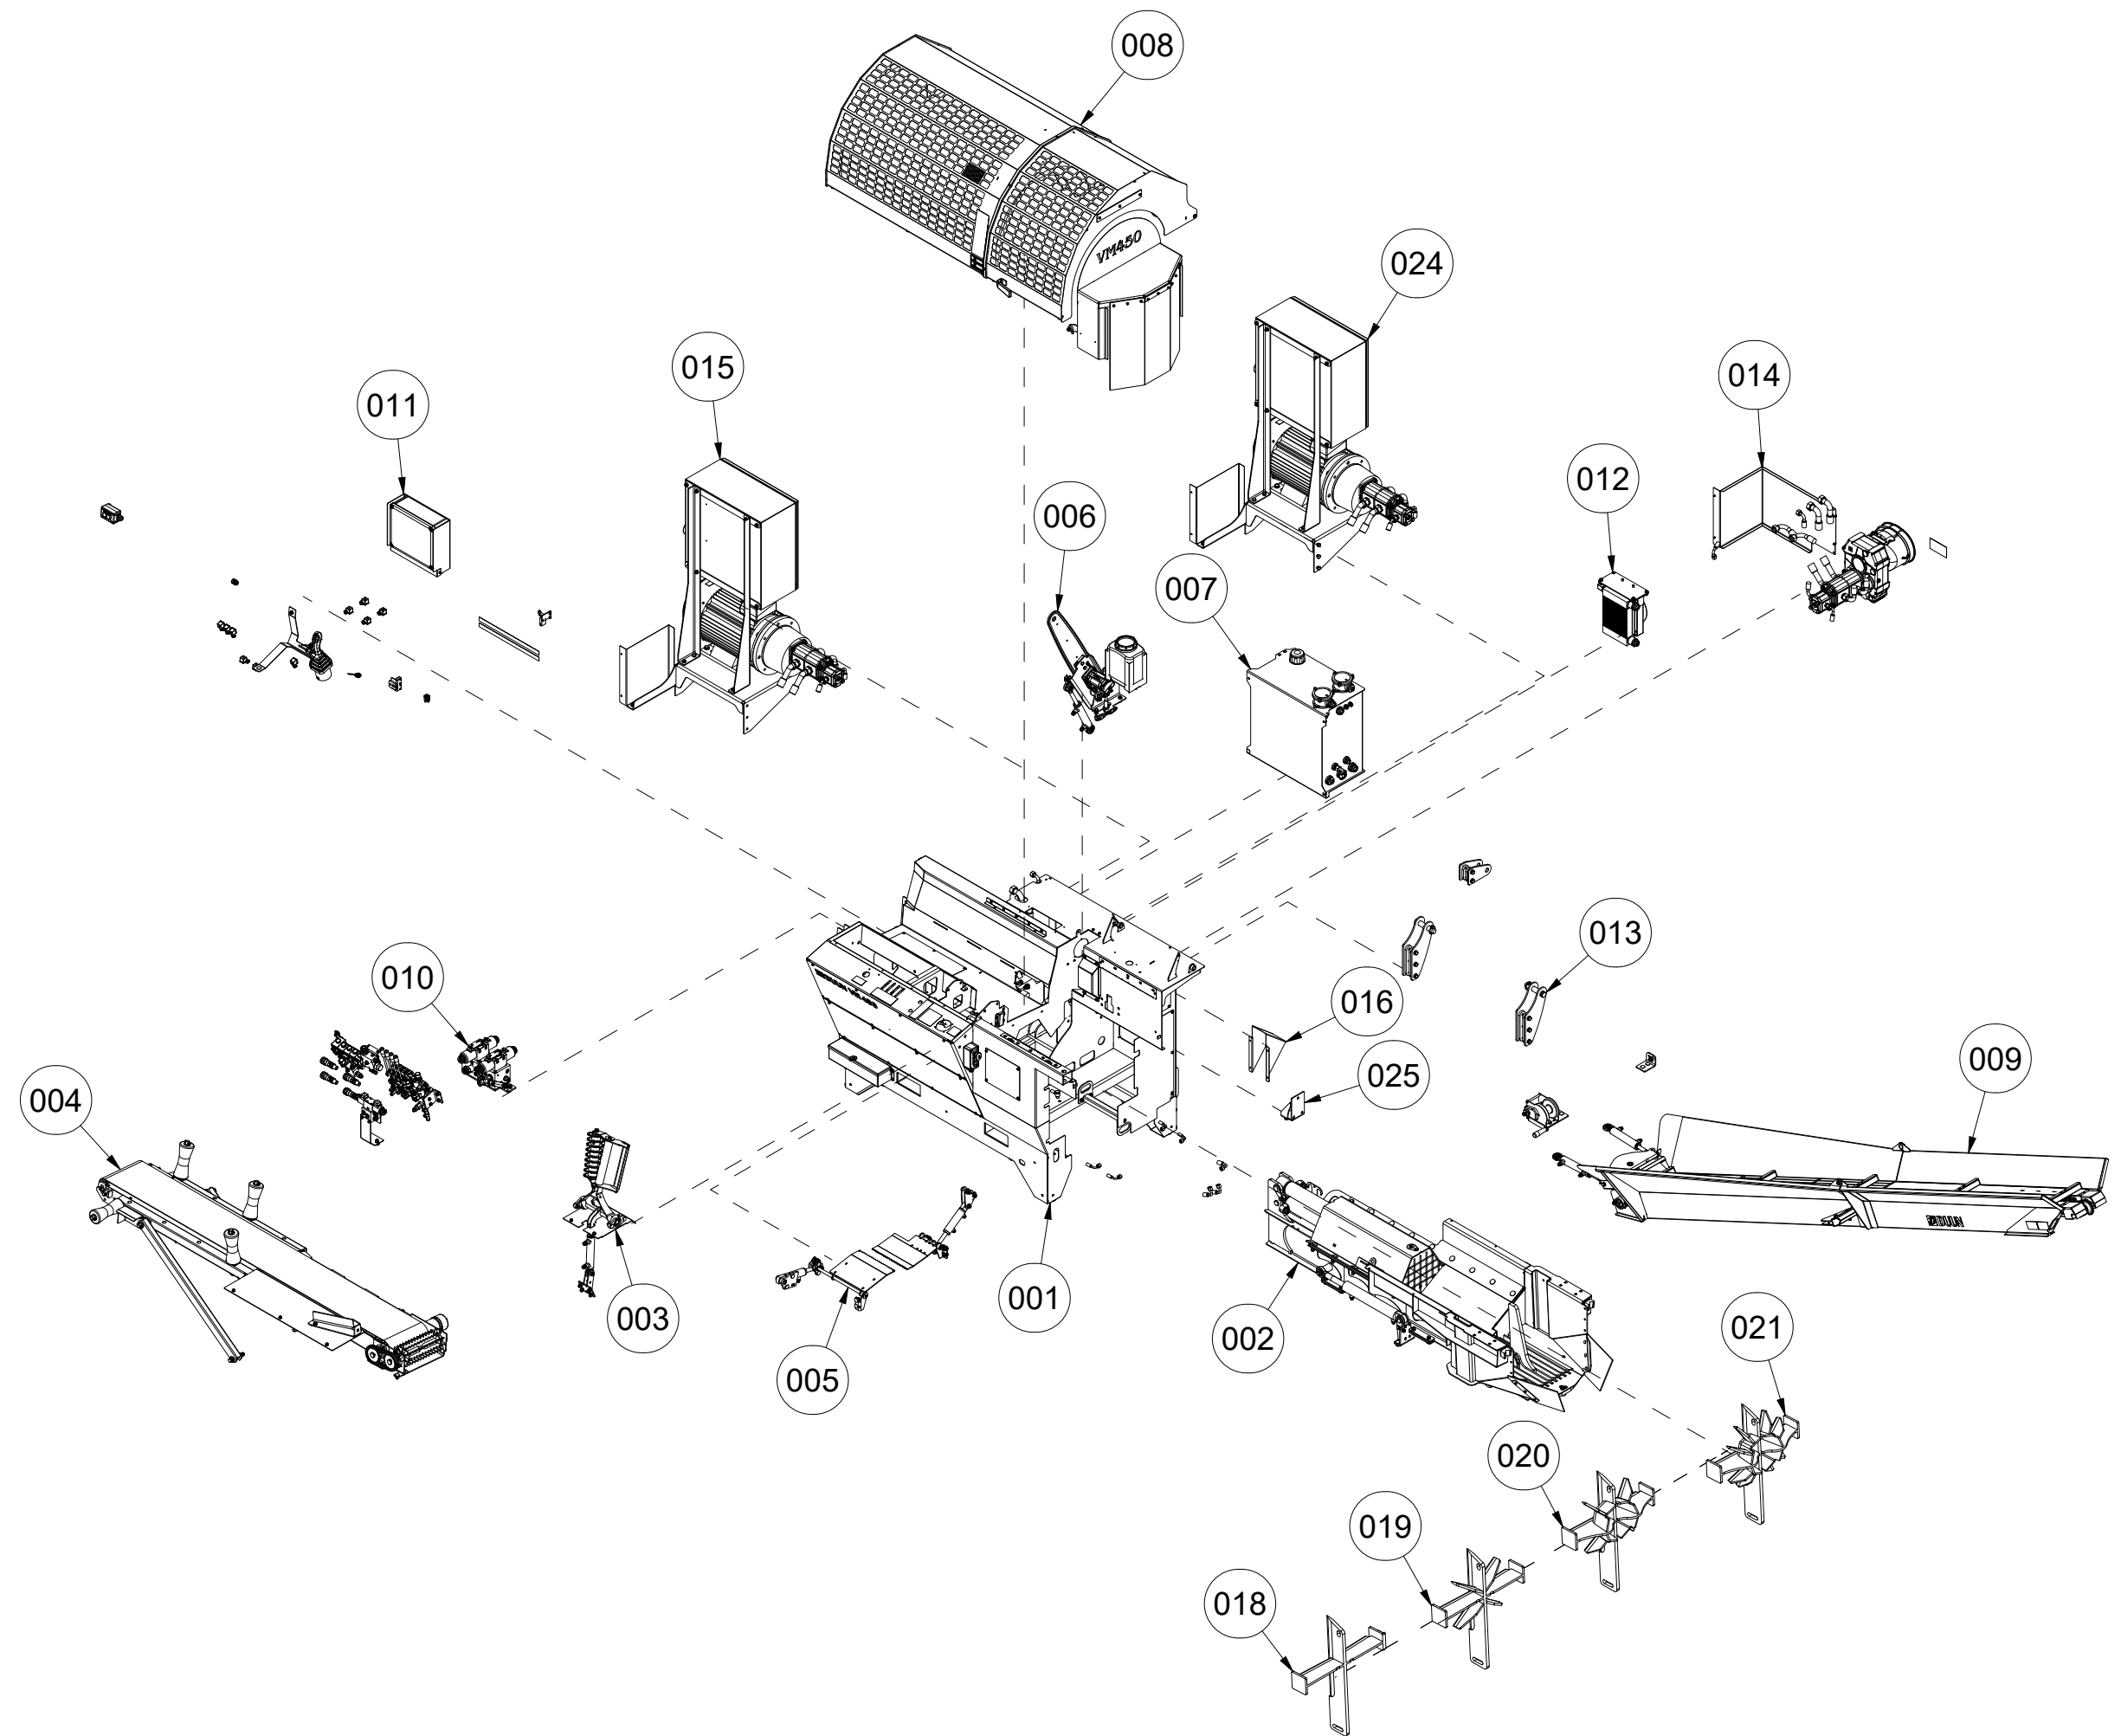

VM450

Spare parts catalogue

Duun Industrier as
7630 Åsen, Norway
www.duun.no

001 Chassis VM450

Pos	Qty	Article no	Designation
1	1	41211003	Chassis
2	2	41211059	Front cover
3	58	2451196	Hexagon screw with flange M6x10 EIZn 8.8 DIN 6921
4	4	41211091	Cover
5	1	41211093	Rear cover
6	1	41211097	Cover
7	13	2476197	Hexagon socket head cap screw M6x12 EIZn ISO 7380
8	1	41211013	Safety bracket
9	2	2344330	Locking screw M10x25 EIZn 8.8 DIN 603
10	2	2483610	Locking nut M10 EIZn DIN 985
11	2	2531060	Washer M10 EIZn DIN 125
12	1	41211092	Side cover
13	4	2422297	Hexagon screw M10x25 EIZn 8.8 DIN 933
14	1	41211078	Cover
15	1	41211068	Length indicator 20-60 cm
16	1	41211125	Length indicator senor 20-60cm
17	2	2533038	Body washer M6 EIZn DIN 9021
18	1	41211162	Length indicator
19	1	41211094	Cover
20	1	41211096	Plate
21	2	2422200	Hexagon screw M6x16 EIZn 8.8 DIN 933
22	4	2531039	Washer M6 EIZn DIN 125
23	2	2483608	Locking nut M6 EIZn DIN 985
24	1	41211106	Cover
25	1	41211220	Toolbox
26	1	41211221	Toolbox lid
27	2	2477130	Unbrako cylinder screw M4x10 EIZn DIN 912
28	2	2483606	Locking nut M4 EIZn DIN 985
29	4	2531023	Washer M4 EIZn DIN 125
30	1	2556138	Linch pin Ø6
31	1	2935036	Adhesive label 75x40 Speed conveyor belt
32	1	2935163	Adhesive label 50x150 Saw power
33	1	2935167	Adhesive label 160x60 Operation
34	1	2935164	Adhesive label 100x100 Operation
35	1	2935175	Adhesive label VM450
36	1	41211095	Hose holder
37	2	2451197	Hexagon screw with flange M6x12 EIZn 8.8 DIN6921
40	1	2935050	Adhesive signs do not wash 60x60 Yellow