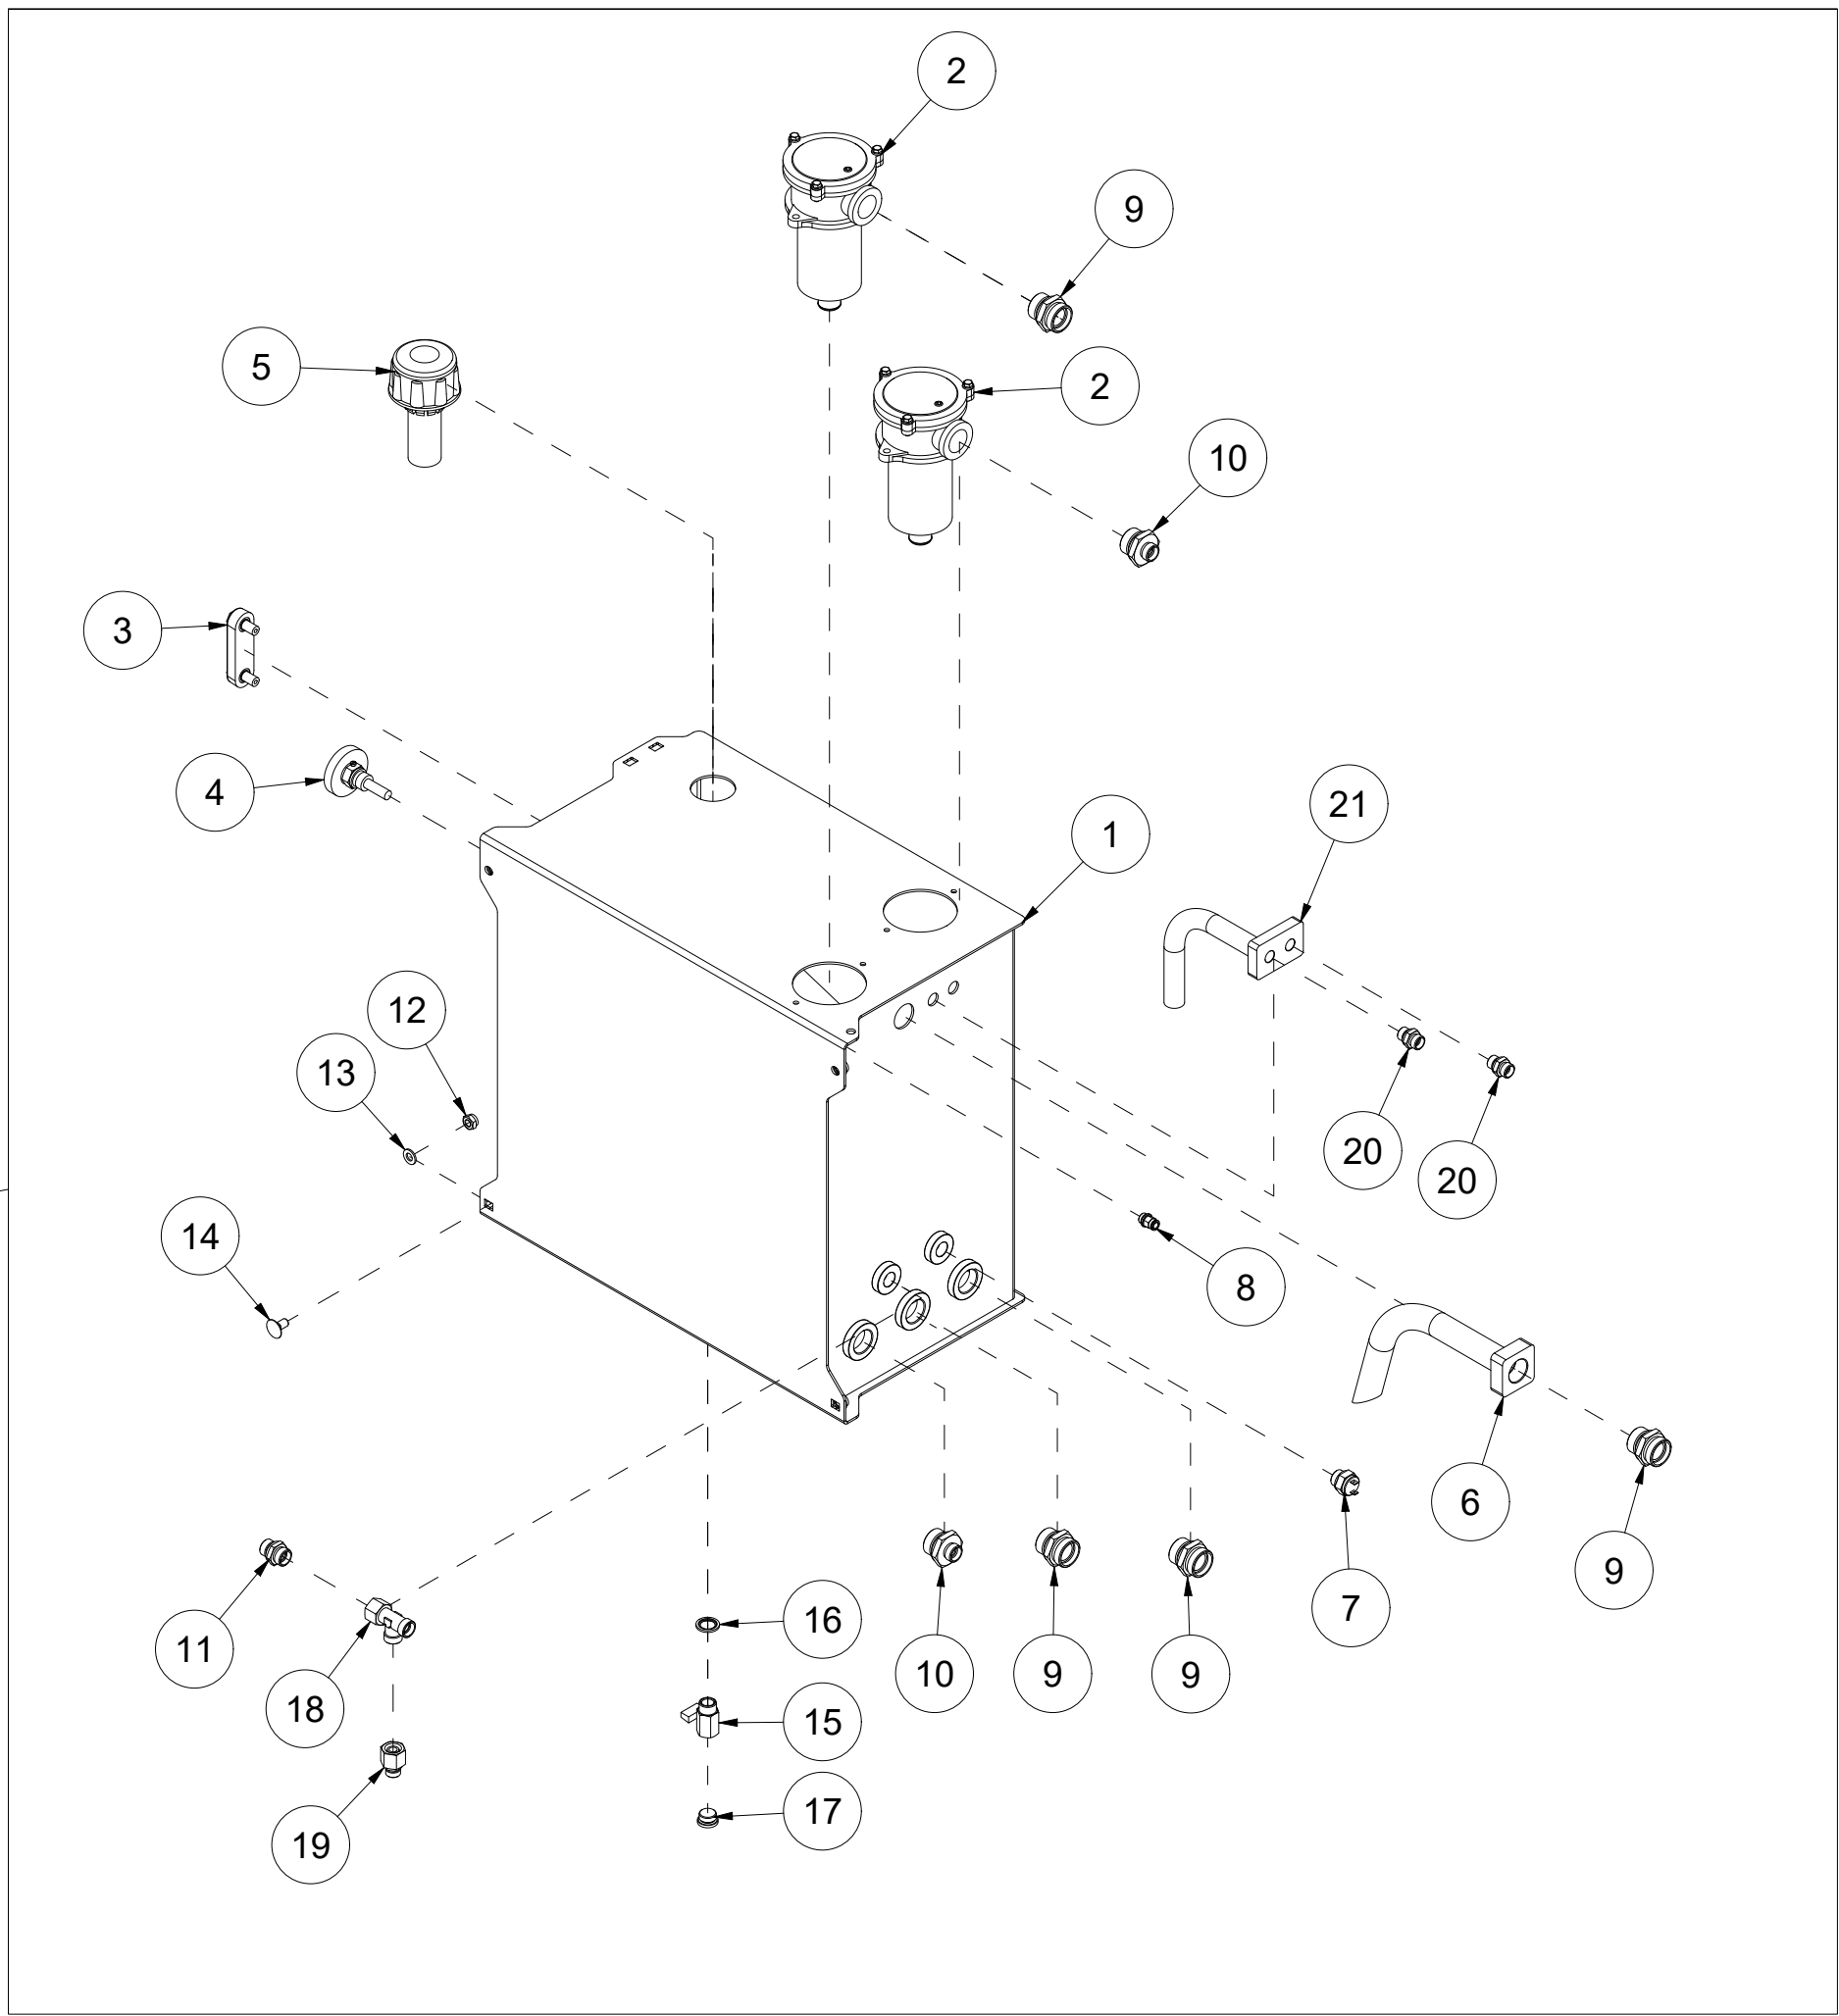

007 Oil tank VM450

Pos	Qty	Article no	Designation
1	1	41211005	Tank VM450
2	2	2251064	Return filter
3	1	2957821	Sight glass M12 L-76mm
4	1	2957825	Thermometer
5	1	2931018	Filling cap
6	1	41211116	Tank tube
7	1	4233010	Thermostat, 80 degrees
8	1	2957818	Flash fitting 8mm 1/4" straight
9	4	2957782	Hexagon nipple GEK BSP 1" L28 ED
10	2	2957780	Hexagon nipple GEK BSP 1" L15 ED
11	1	2957768	Hexagon nipple GEK BSP 1/2" L15 ED
12	4	2483610	Locking nut M10 EIZn DIN 985
13	4	2531060	Washer M10 EIZn DIN 125
14	1	2344295	Locking screw M10x20 EIZn 8.8 DIN 603
15	1	2957601	Ball valve mini 1/2" in/out threads
16	1	2957861	Hydraulic gasket 1/2"
17	1	2957421	Plug 1/2" w/Gasket brass. chrome
18	1	2957776	T-hexagon nipple EVLK 15L
19	1	2957513	Transition L15-L12
20	2	2957749	Hexagon nipple GEK BSP 3/8" L12 ED
21	1	41211219	Tank tube