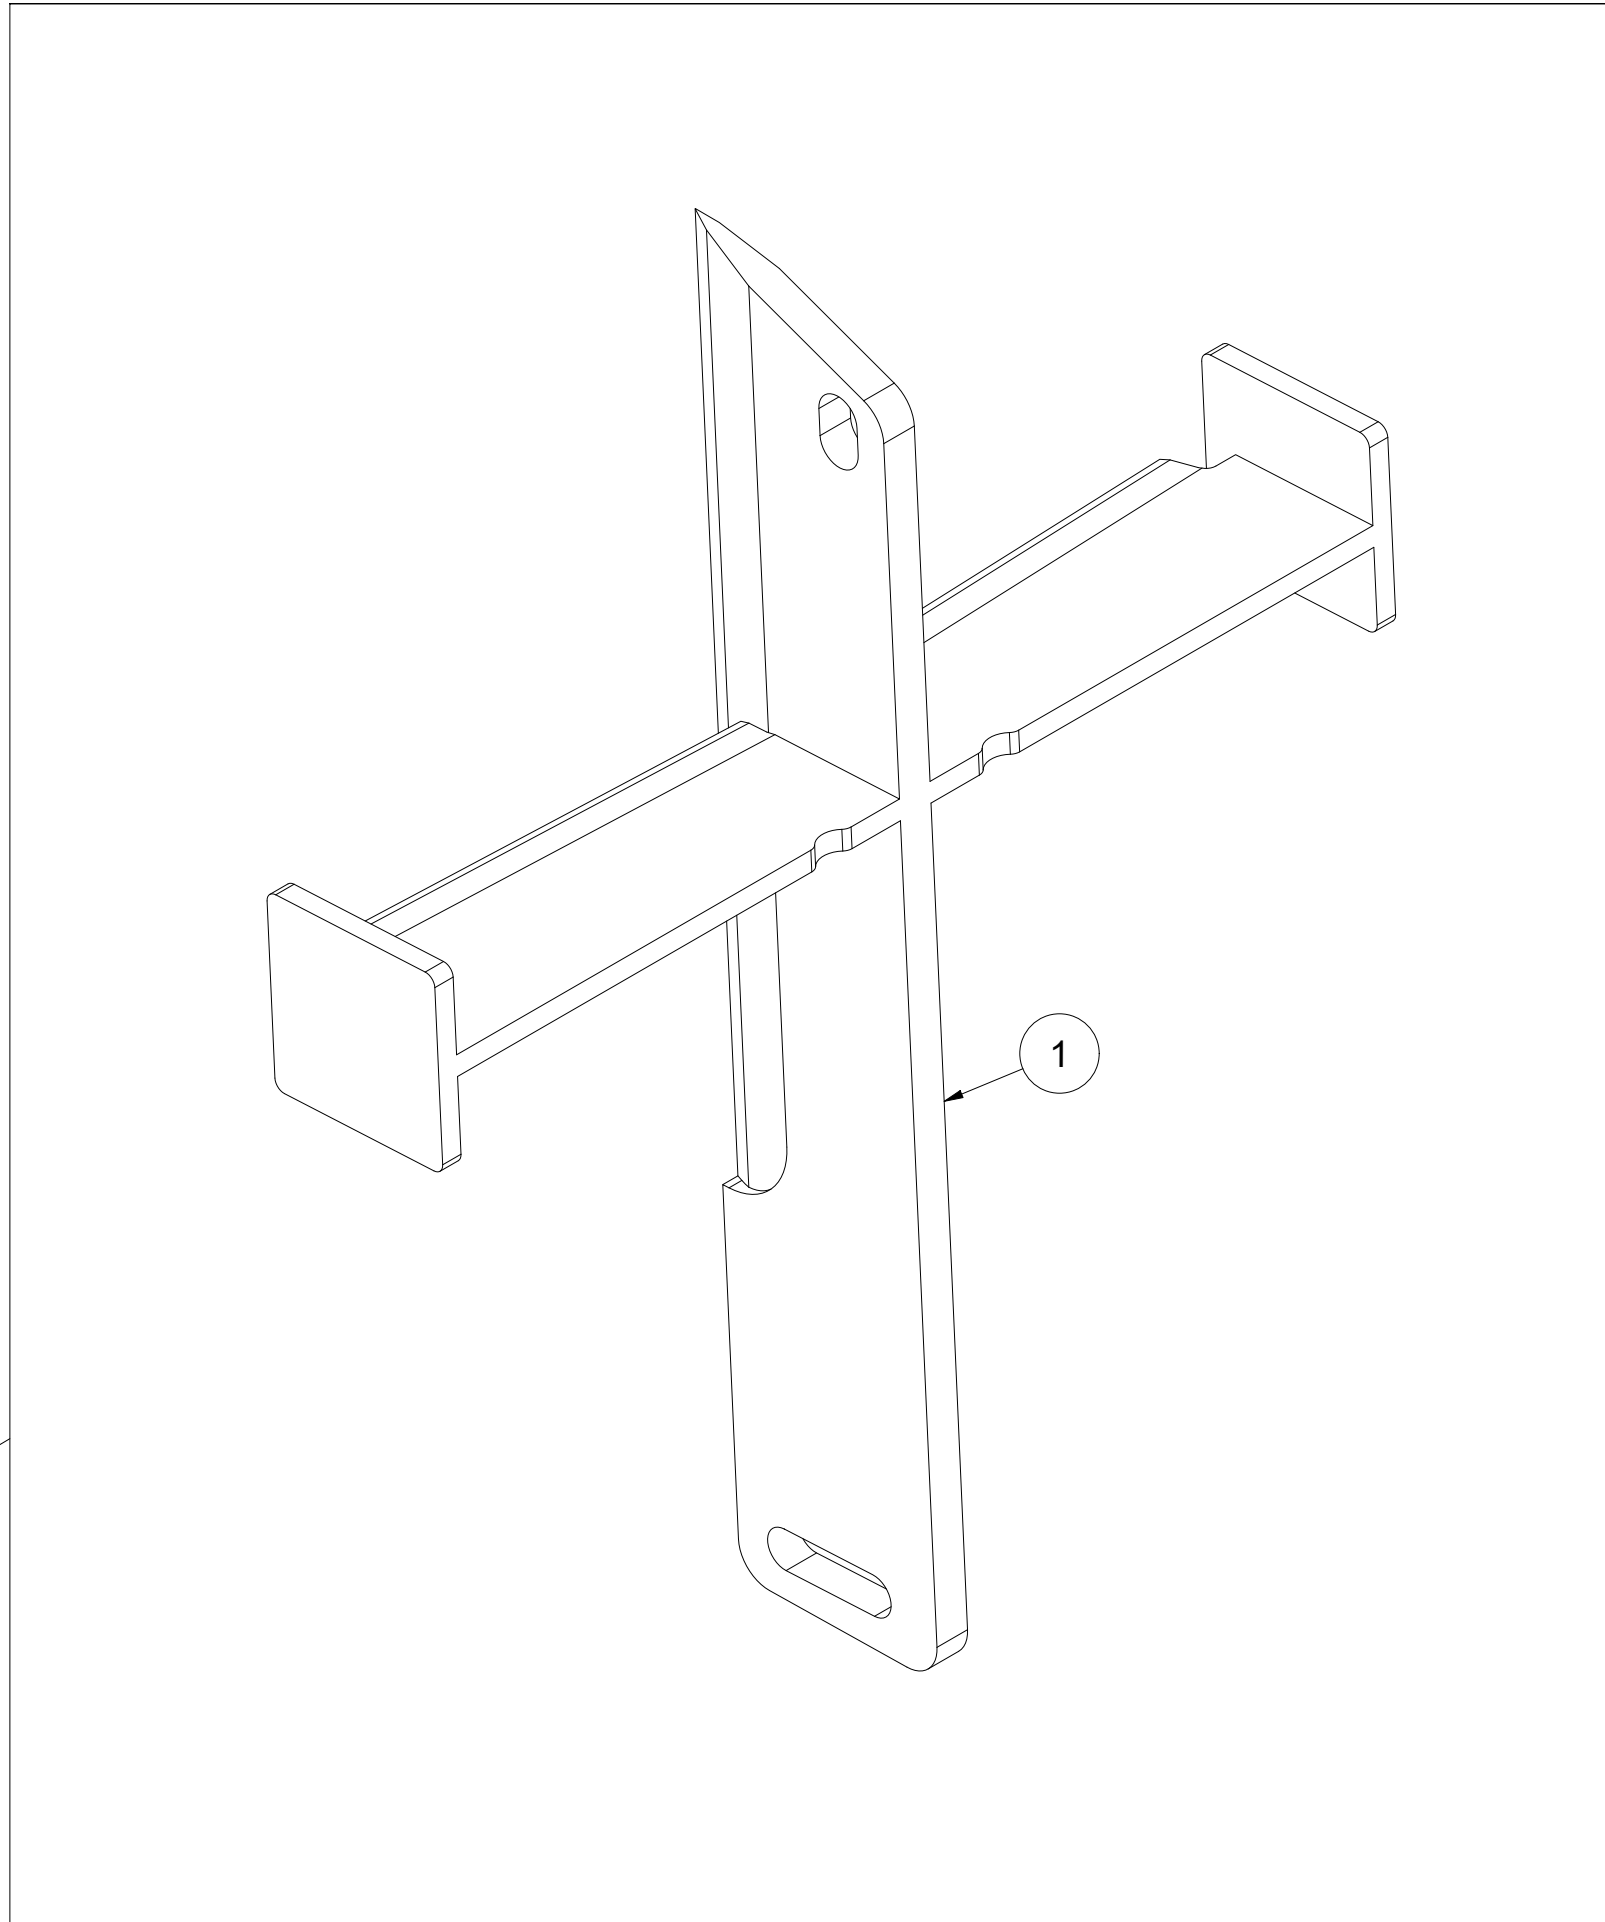

Pos	Qty	Article no	Designation
1	1	41311121	Funnel
2	4	2451196	Hexagon screw with flange M6x10 EIZn 8.8 DIN 6921

018 4-parts splitting knife VM450