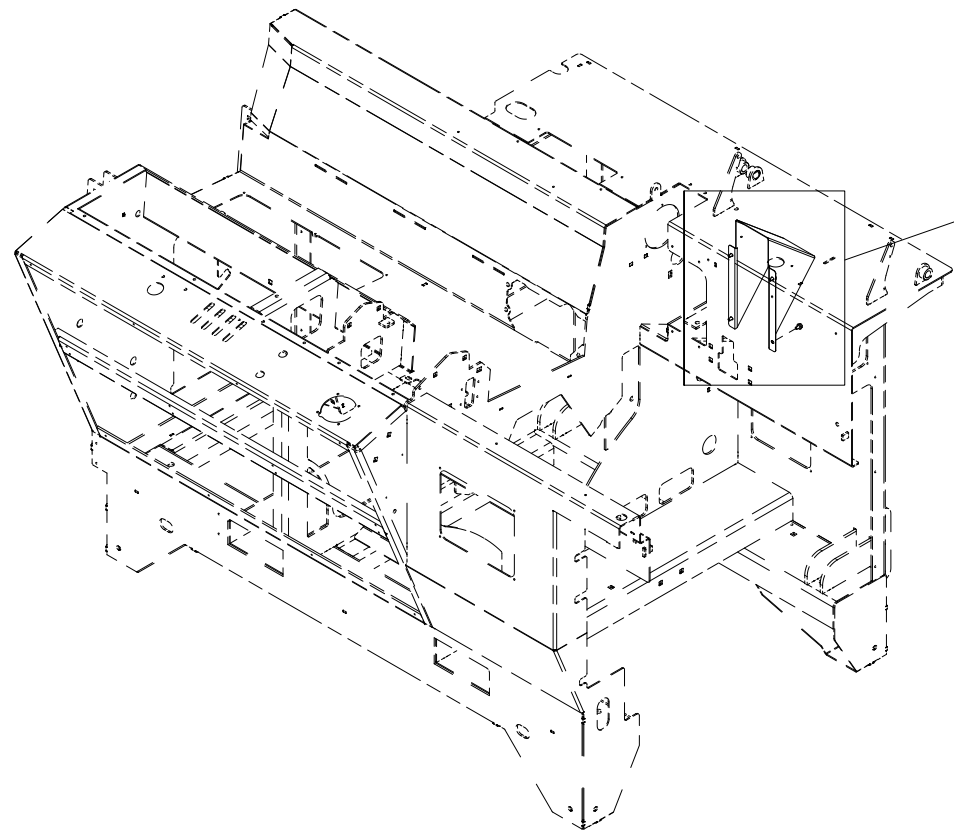

016 Sawdust funnel VM450

Pos	Qty	Article no	Designation
1	1	41311121	Funnel
2	4	2451196	Hexagon screw with flange M6x10 EIZn 8.8 DIN 6921