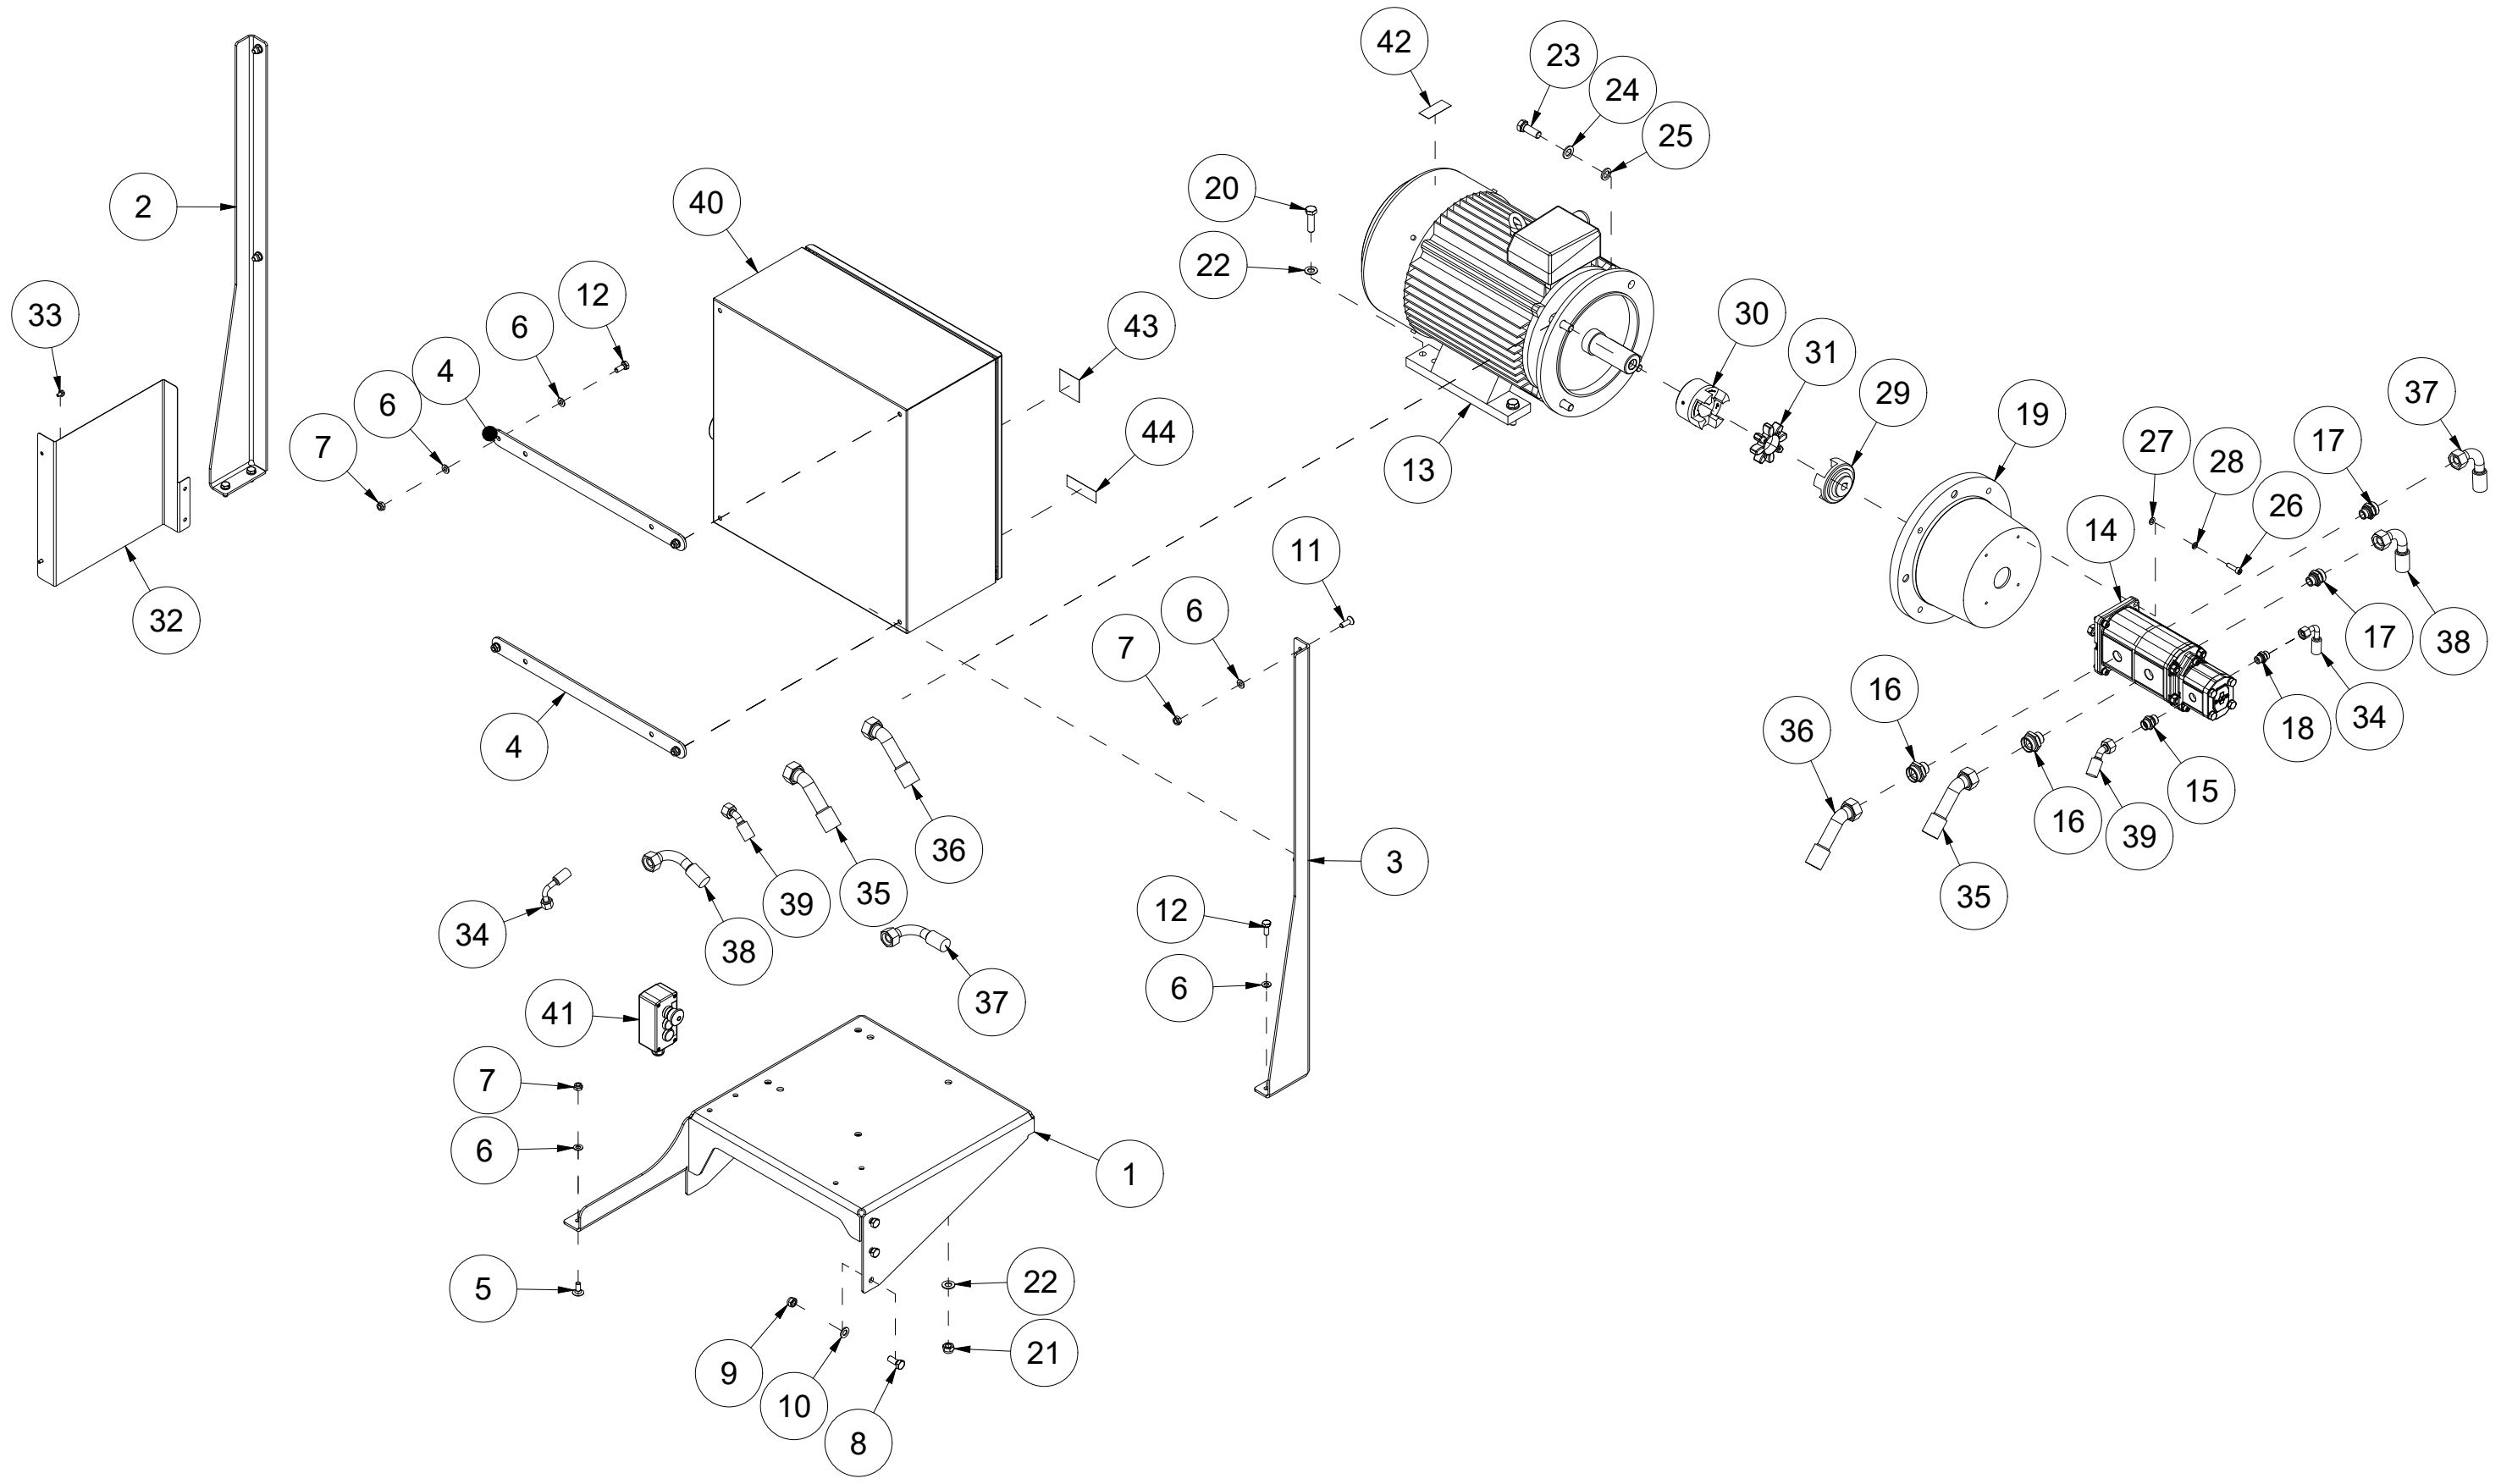

021 16-parts splitting knife VM450

Pos	Qty	Article no	Designation
1	1	41211016	16-parts splitting knife

024 Electric operation 230V VM450

Pos	Qty	Article no	Designation
1	1	41211124	Engine mount
2	1	41211126	Left side cabinet leg
3	1	41211128	Right side cabinet leg
4	2	41211131	Attachment rail
5	4	2344330	Locking screw M10x25 EIZn 8.8 DIN 603
6	24	2531060	Washer M10 EIZn DIN 125
7	16	2483610	Locking nut M10 EIZn DIN 985
8	3	2422348	Hexagon screw M12x30 EIZn 8.8 DIN 933
9	3	2483611	Locking nut M12 EIZn DIN 985
10	3	2531069	Washer M12 EIZn DIN 125
11	4	2472299	Unbrako socket head screw M10x30 EIZn DIN 7991
12	8	2422297	Hexagon screw M10x25 EIZn 8.8 DIN 933
13	1	4257119	Electric motor 18,5kw230/400V leg and flange
14	1	2955560	Triple cog wheel pump 36+36+12
15	1	2957768	Hexagon nipple GEK BSP 1/2" L15 ED
16	2	2957774	Hexagon nipple GEK BSP 3/4" L28 ED
17	2	2957762	Hexagon nipple GEK BSP 1/2" L22 ED
18	1	2957749	Hexagon nipple GEK BSP 3/8" L12 ED
19	1	2962192	Flange PRE350/175/25
20	4	2422402	Hexagon screw M14x50 EIZn 8.8 DIN 931
21	4	2483612	Locking nut M14 EIZn DIN 985
22	8	2531072	Washer M14 EIZn DIN 125
23	4	2422491	Hexagon screw M16x45 EIZn 8.8 DIN 933
24	4	2531078	Washer M16 EIZn DIN 125
25	4	2534078	Spring washer M16 EIZn DIN 127
26	4	2477248	Unbrako cylinder screw M8x30 EIZn DIN 912
27	4	2531047	Washer M8 EIZn DIN 125
28	4	2534047	Spring washer M8 EIZn DIN 127
29	1	2962195	Coupling Softex 42/55.N3 pumping
30	1	2962194	Coupling Softex 42/55.48 GG motors
31	1	2245007	Plastic cross Softex 42/55 92`Shore (white)
32	1	41211132	EI machine cover
33	4	2451196	Hexagon screw with flange M6x10 EIZn 8.8 DIN 6921
34	1	2958429	Hydraulic hose 3/8" L2250
35	1	2958448	Hydraulic hose 1" L1150
36	1	2958448	Hydraulic hose 1" L1150
37	1	2958444	Hydraulic hose 3/4" L1100
38	1	2958444	Hydraulic hose 3/4" L1100
39	1	2958437	Hydraulic hose 1/2" L1200
40	1	41211237	Electrical Cabinet 600x600x300 Complete 230V
41	1	41211240	Pushbutton box 3-Hole complete
42	1	2935037	Adhesive label Arrow
43	1	2935050	Adhesive label Do not wash 60x60 Yellow
44	1	2935020	Adhesive label 90x30mm-230v Blue