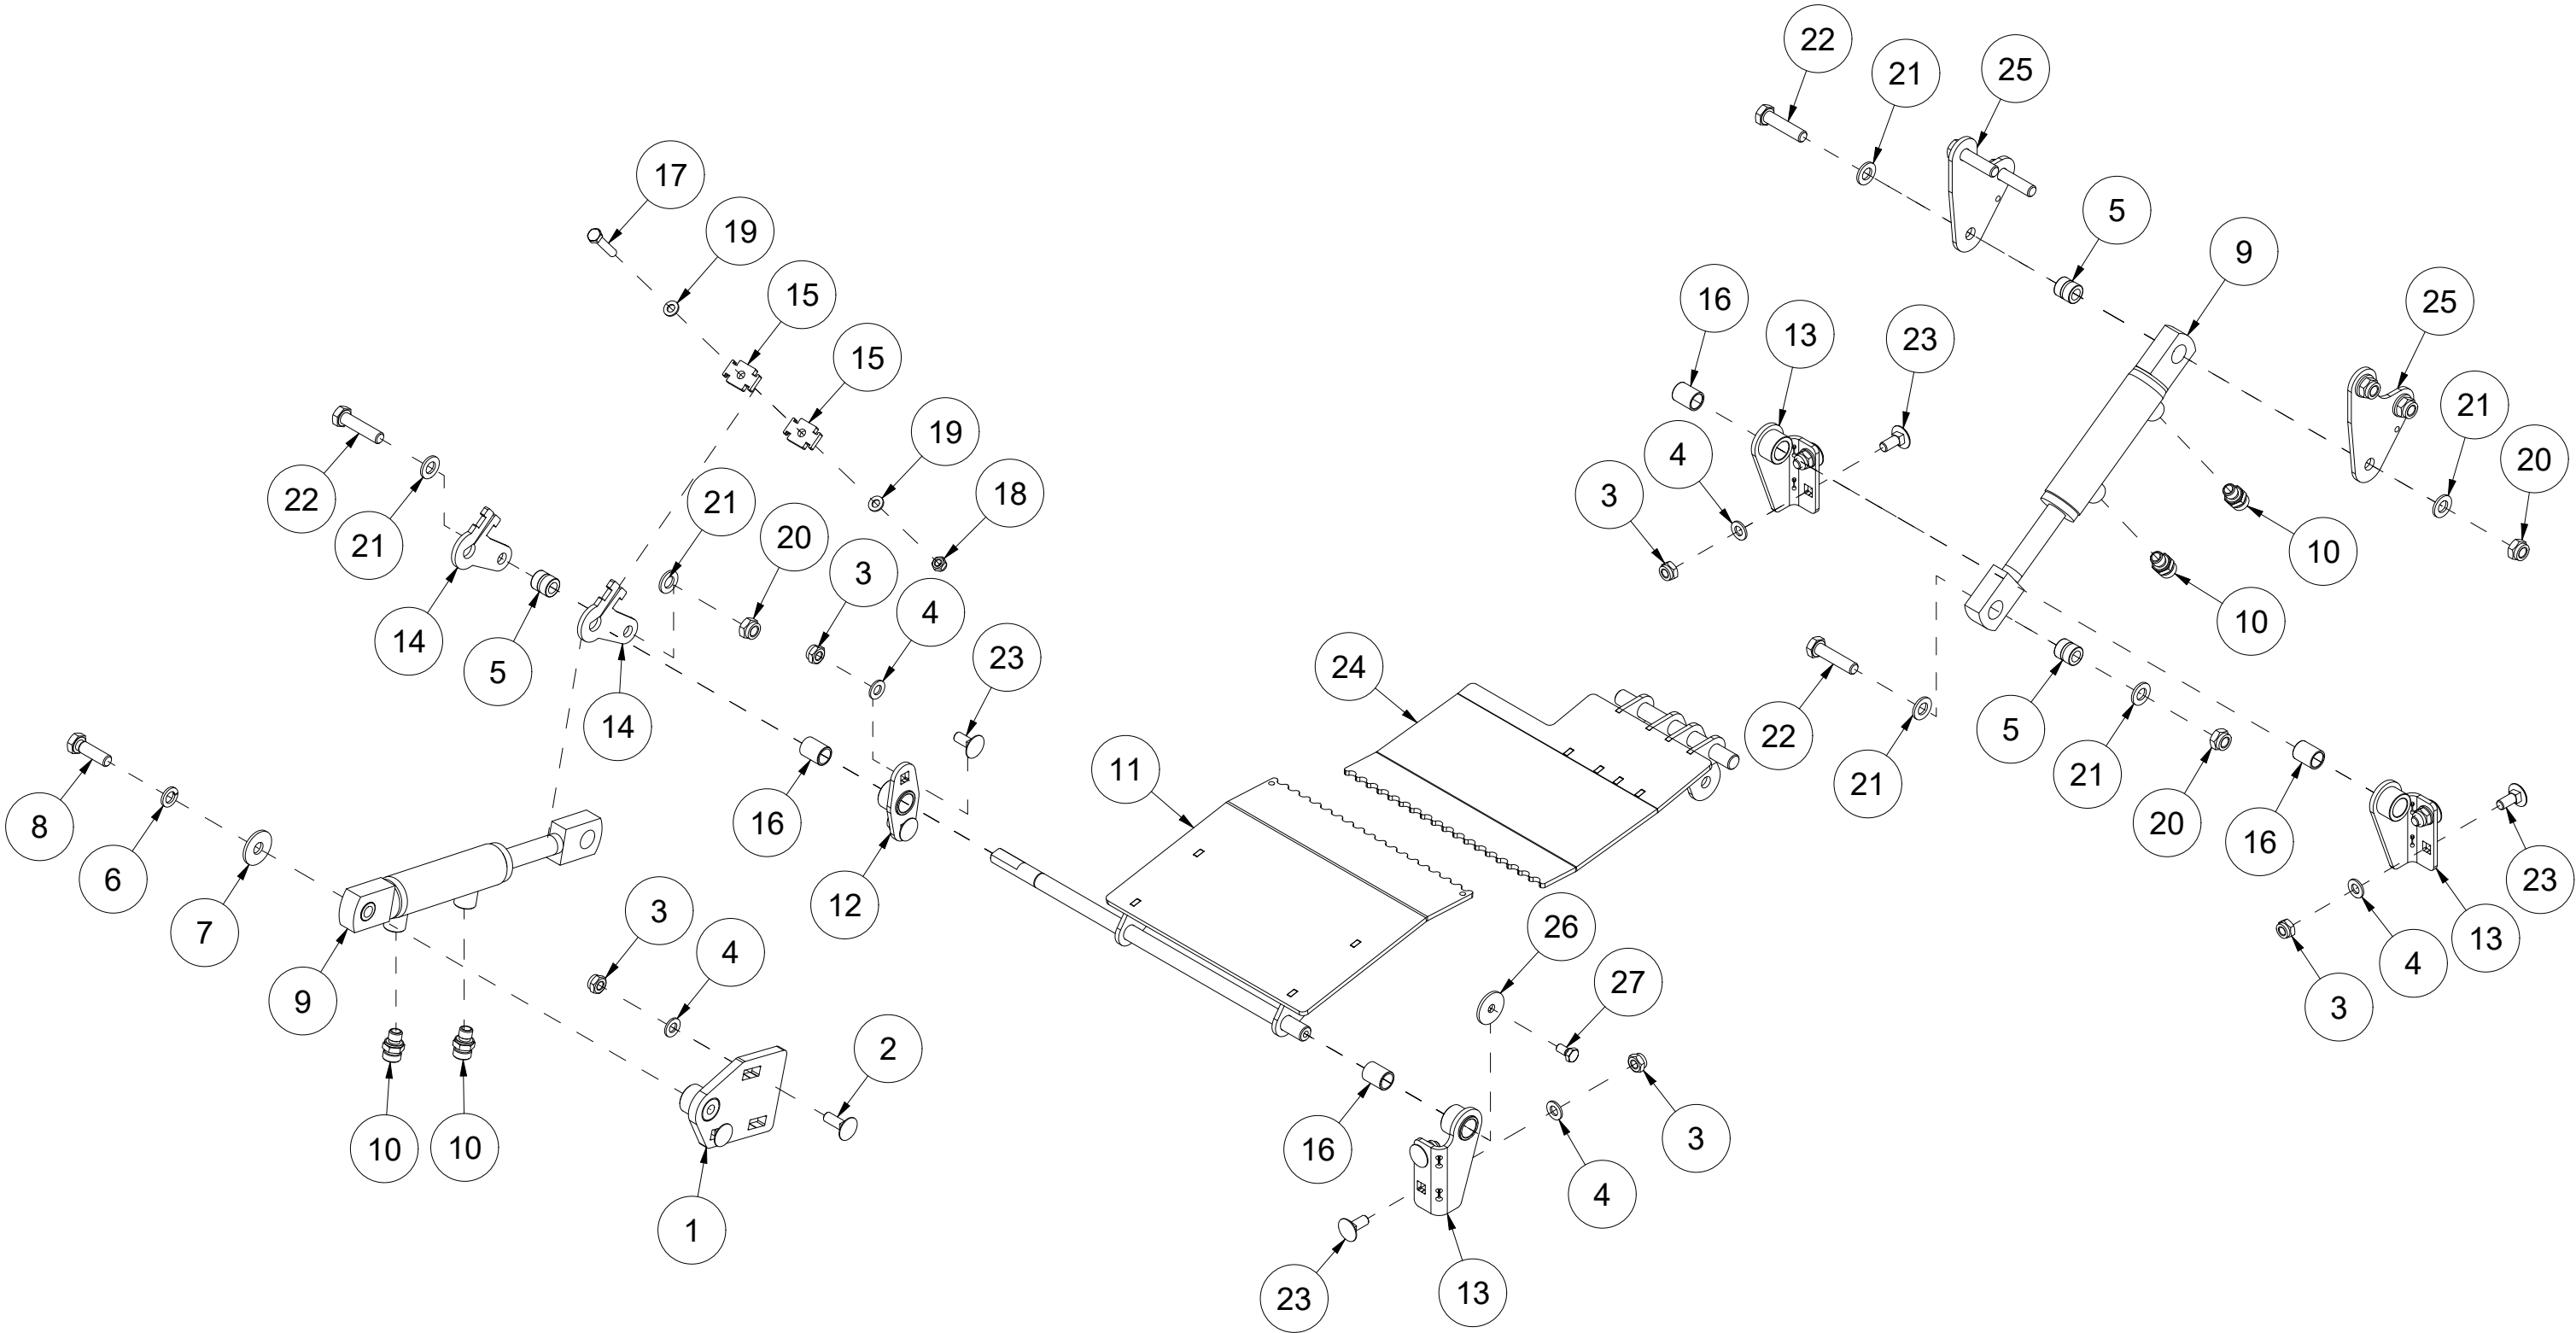

005 Log guide plate VM450

Pos	Qty	Article no	Designation
1	1	41211029	Cylinder bracket
2	2	2344331	Locking screw M10x30 EIZn 8.8 DIN 603
3	10	2483610	Locking nut M10 EIZn DIN 985
4	10	2531060	Washer M10 EIZn DIN 125
5	4	41211066	Sliding bearing Ø20/12,2x21
6	1	2534069	Spring washer M12 EIZn DIN 127
7	1	2533090	Body washer M12 EIZn DIN 9021
8	1	2422352	Hexagon screw M12x40 EIZn 8.8 DIN 933
9	2	2955005	Cylinder 32/20 x75 H20 H20
10	4	2957756	Hexagon nipple GEK BSP 1/4" L12 ED
11	1	41211007	Front plate
12	1	41211017	Bearing bracket 1
13	3	41211018	Bearing bracket 2
14	2	41211061	Hatch part
15	2	41211062	Hatch part
16	4	2245220	Plastic lining Ø20/16x25 Igus
17	1	2422252	Hexagon screw M8x40 EIZn 8.8 DIN 931
18	1	2483609	Locking nut M8 EIZn DIN 985
19	2	2531047	Washer M8 EIZn DIN 125
20	5	2483611	Locking nut M12 EIZn DIN 985
21	10	2531069	Washer M12 EIZn DIN 125
22	5	2422356	Hexagon screw M12x50 EIZn 8.8 DIN 931
23	8	2344330	Locking screw M10x25 EIZn 8.8 DIN 603
24	1	41211008	Saw side plate
25	2	41211107	Cylinder attachment
26	1	2533058	Body washer ø9/35x3 EIZn
27	1	2422240	Hexagon screw M8x16 EIZn 8.8 DIN 933