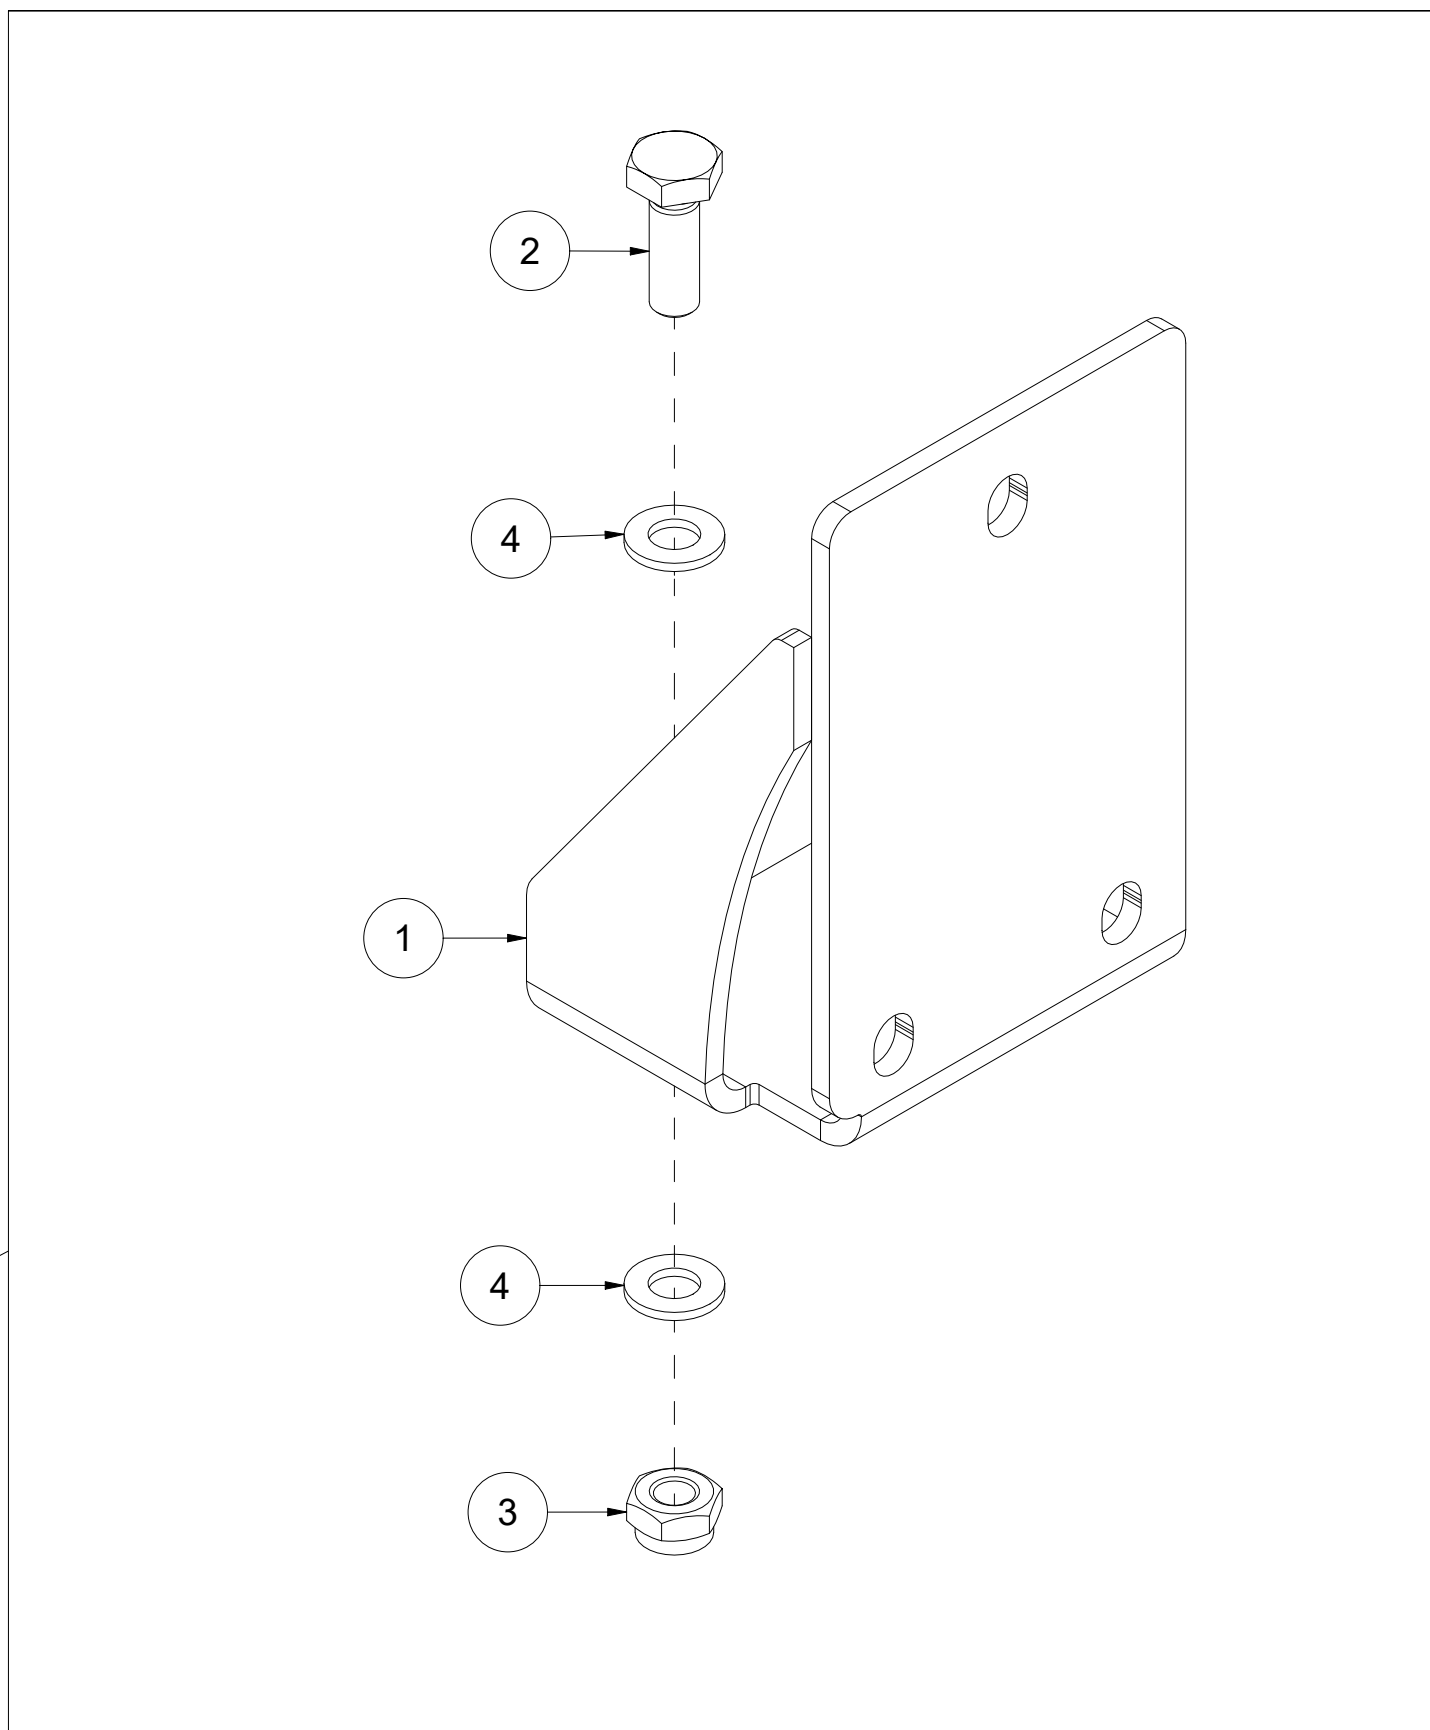

025 Rear winch attachment VM450

Pos	Qty	Article no	Designation
1	1	41211250	Rear winch bracket VM450
2	2	2422299	Hexagon screw M10x30 EIZn 8.8 DIN 933
3	2	2483610	Locking nut M10 EIZn DIN 985
4	4	2531060	Washer M10 EIZn DIN 125