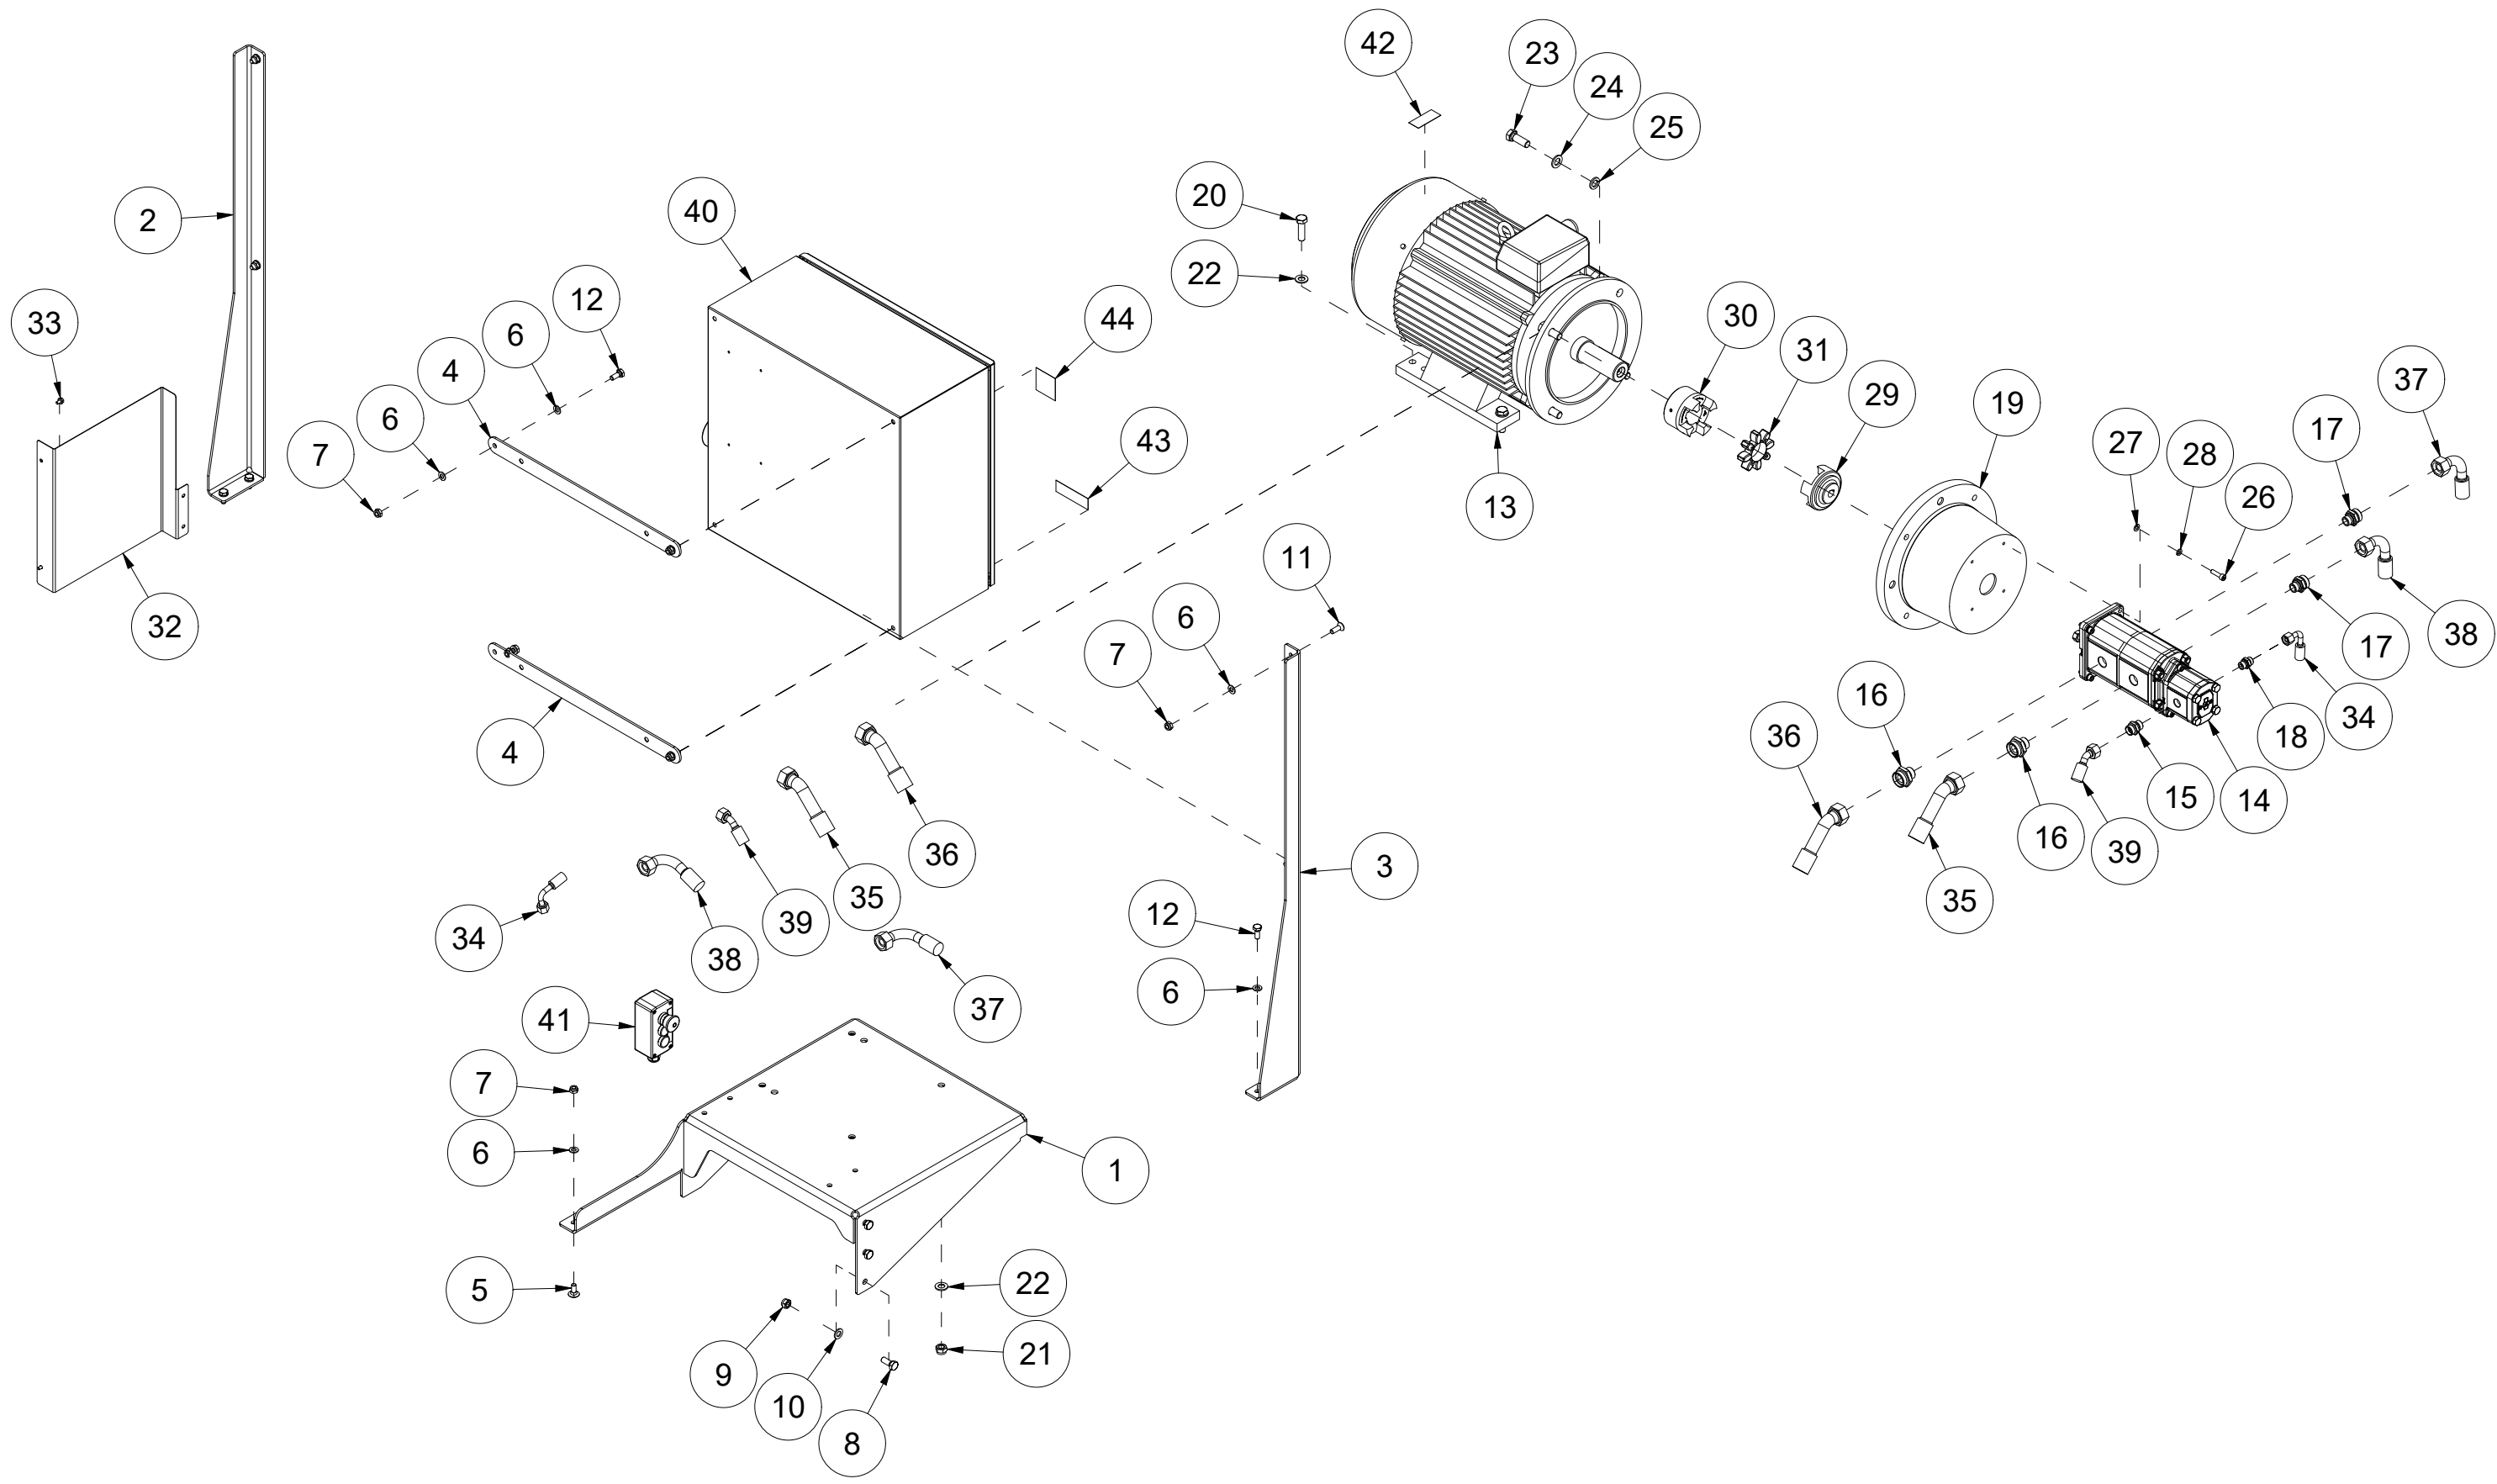

015 Electric operation 400V VM450

Pos	Qty	Article no	Designation
1	1	41211124	Engine mount
2	1	41211126	Left side cabinet leg
3	1	41211128	Right side cabinet leg
4	2	41211131	Attachment rail
5	4	2344330	Locking screw M10x25 EIZn 8.8 DIN 603
6	24	2531060	Washer M10 EIZn DIN 125
7	16	2483610	Locking nut M10 EIZn DIN 985
8	3	2422348	Hexagon screw M12x30 EIZn 8.8 DIN 933
9	3	2483611	Locking nut M12 EIZn DIN 985
10	3	2531069	Washer M12 EIZn DIN 125
11	4	2472299	Unbrako socket head screw M10x30 EIZn DIN 7991
12	8	2422297	Hexagon screw M10x25 EIZn 8.8 DIN 933
13	1	4257119	Electric motor 18,5kw230/400V leg and flange
14	1	2955560	Triple cog wheel pump 36+36+12
15	1	2957768	Hexagon nipple GEK BSP 1/2" L15 ED
16	2	2957774	Hexagon nipple GEK BSP 3/4" L28 ED
17	2	2957762	Hexagon nipple GEK BSP 1/2" L22 ED
18	1	2957749	Hexagon nipple GEK BSP 3/8" L12 ED
19	1	2962192	Flange PRE350/175/25
20	4	2422402	Hexagon screw M14x50 EIZn 8.8 DIN 931
21	4	2483612	Locking nut M14 EIZn DIN 985
22	8	2531072	Washer M14 EIZn DIN 125
23	4	2422491	Hexagon screw M16x45 EIZn 8.8 DIN 933
24	4	2531078	Washer M16 EIZn DIN 125
25	4	2534078	Spring washer M16 EIZn DIN 127
26	4	2477248	Unbrako cylinder screw M8x30 EIZn DIN 912
27	4	2531047	Washer M8 EIZn DIN 125
28	4	2534047	Spring washer M8 EIZn DIN 127
29	1	2962195	Coupling Softex 42/55.N3 pumping
30	1	2962194	Coupling Softex 42/55.48 GG motors
31	1	2245007	Plastic cross Softex 42/55 92`Shore (white)
32	1	41211132	EI machine cover
33	4	2451196	Hexagon screw with flange M6x10 EIZn 8.8 DIN 6921
34	1	2958429	Hydraulic hose 3/8" L2250
35	1	2958448	Hydraulic hose 1" L1150
36	1	2958448	Hydraulic hose 1" L1150
37	1	2958444	Hydraulic hose 3/4" L1100
38	1	2958444	Hydraulic hose 3/4" L1100
39	1	2958437	Hydraulic hose 1/2" L1200
40	1	41211236	Electrical Cabinet 600x600x300 Complete 400V
41	1	41211240	Pushbutton box 3-Hole complete
42	1	2935037	Adhesive label Arrow
43	1	2935021	Adhesive lablel 90x30mm-400v Red
44	1	2935050	Adhesive lablel do not wash 60x60 Yellow