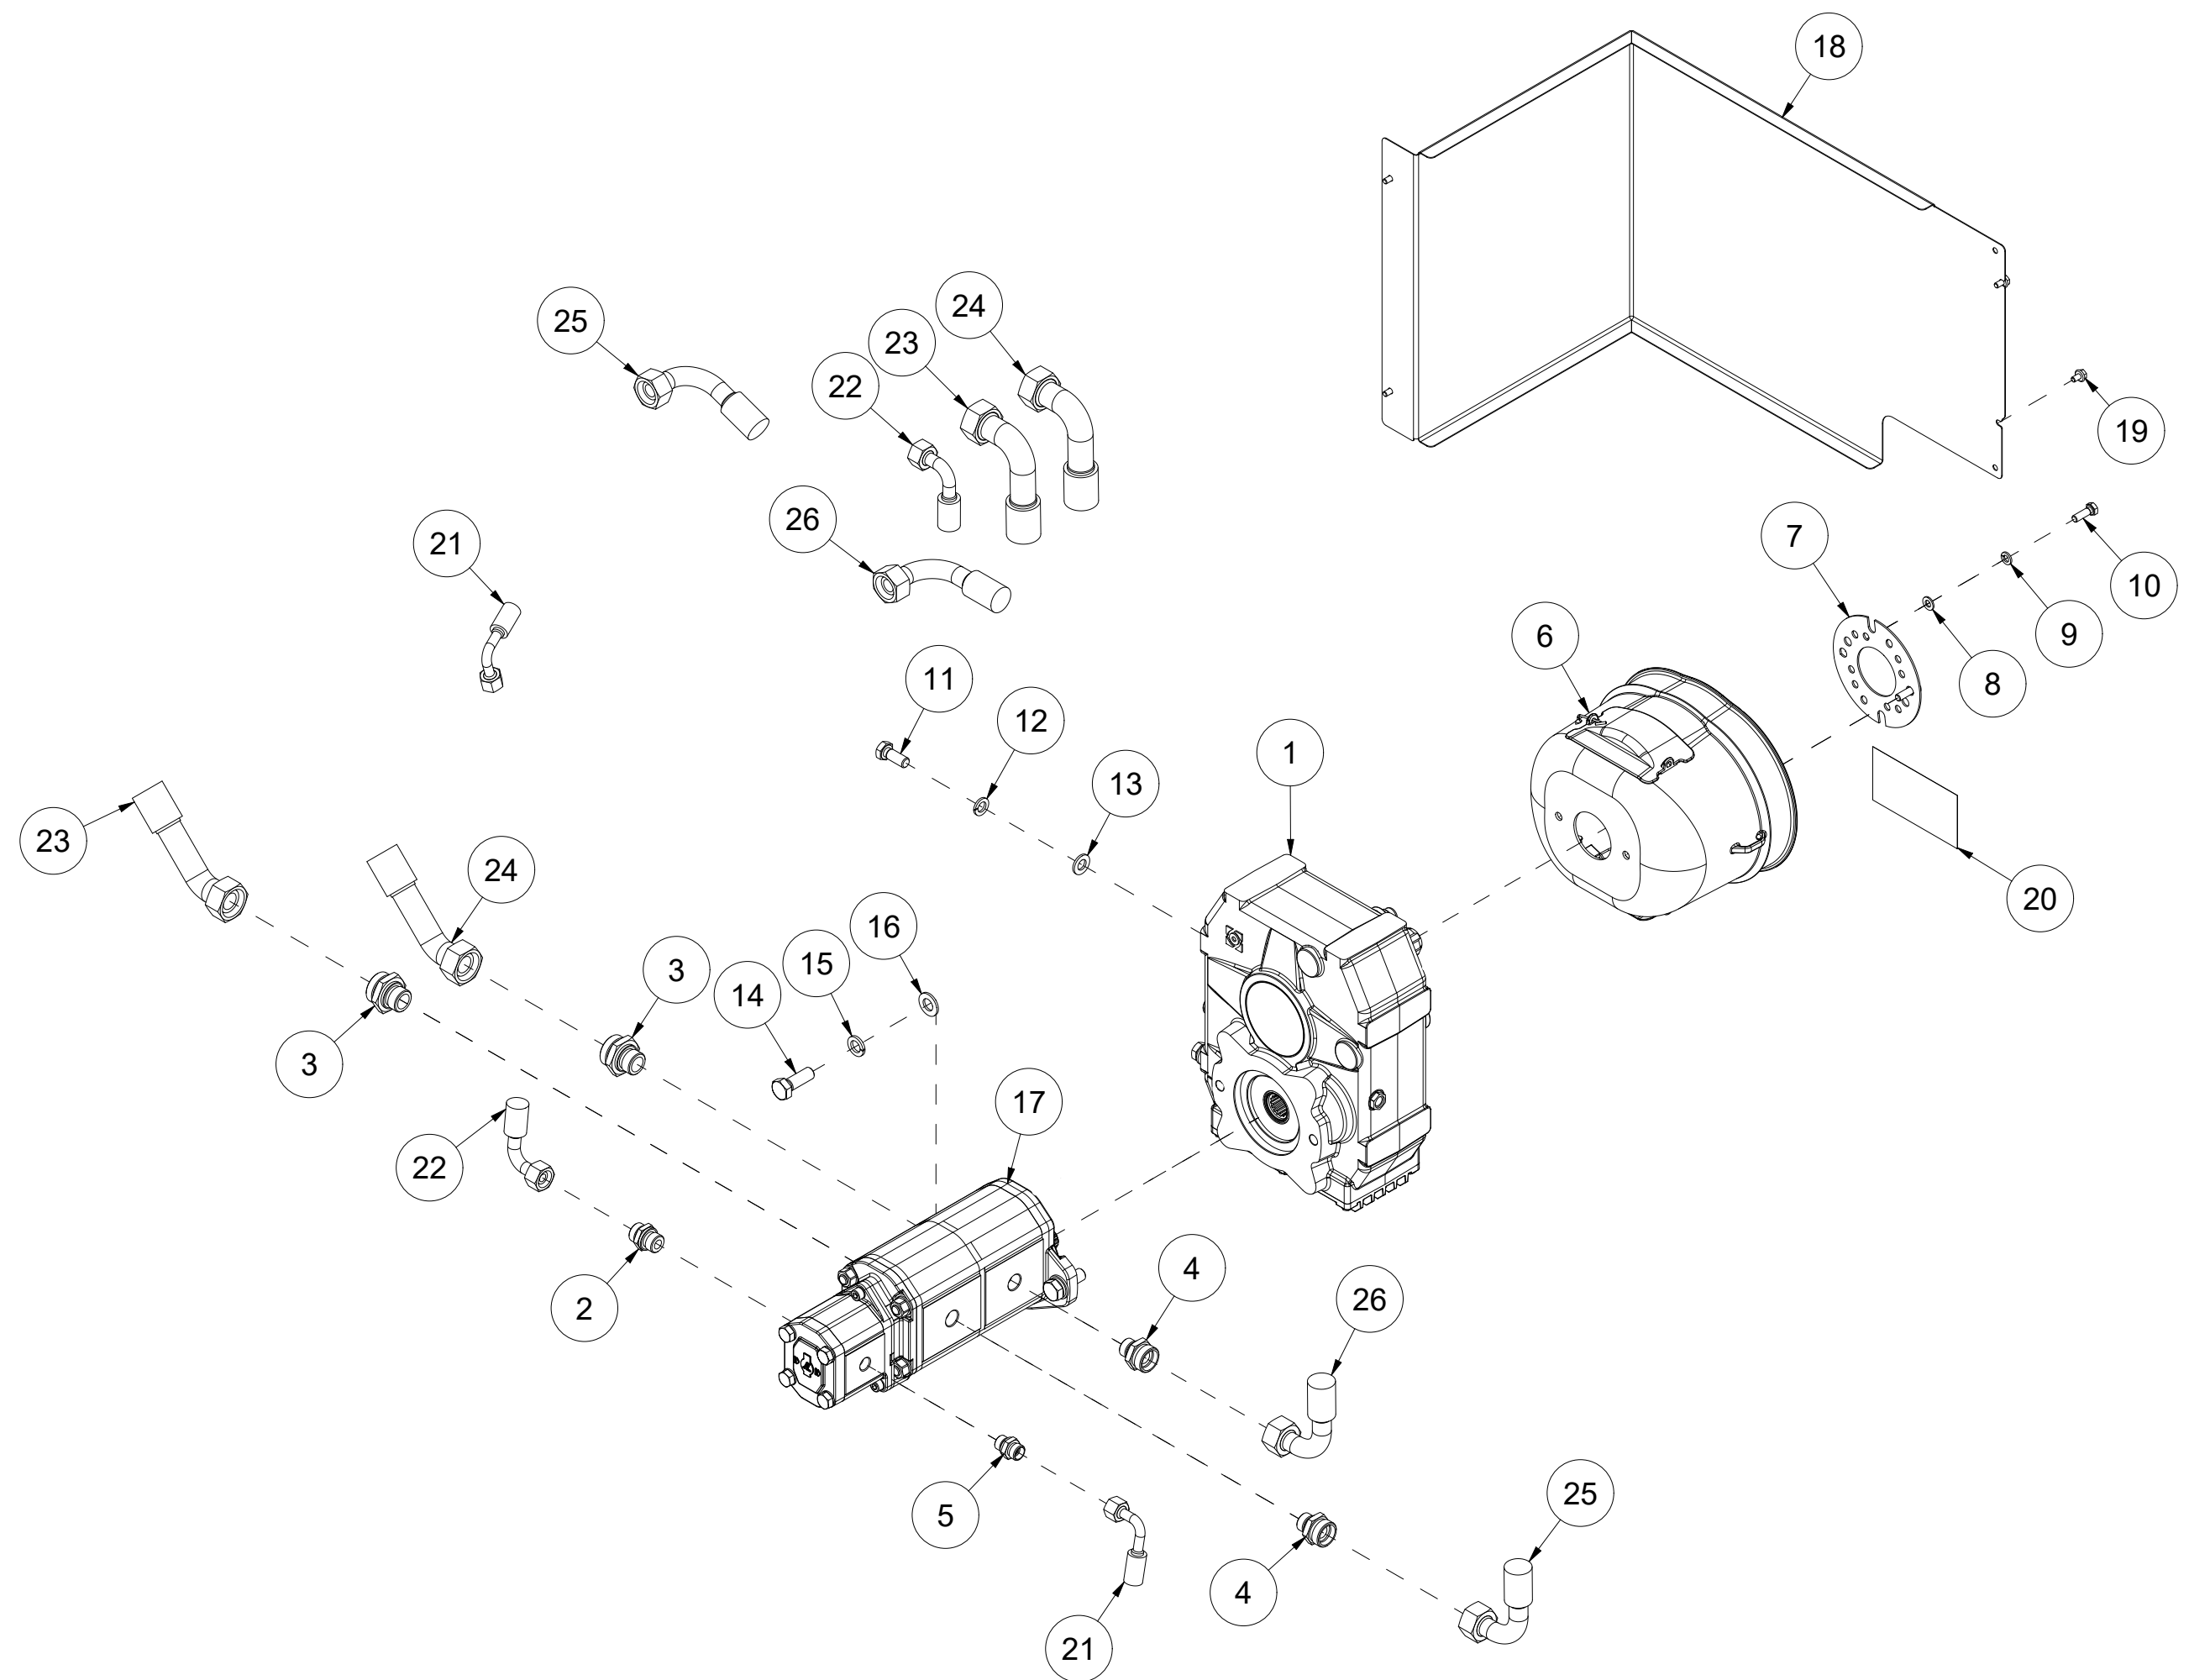

014 Tractor operation VM450

Pos	Qty	Article no	Designation
1	1	2961006	Gearbox 1:4,0 90' M9
2	1	2957768	Hexagon nipple GEK BSP 1/2" L15 ED
3	2	2957774	Hexagon nipple GEK BSP 3/4" L28 ED
4	2	2957762	Hexagon nipple GEK BSP 1/2" L22 ED
5	1	2957749	Hexagon nipple GEK BSP 3/8" L12 ED
6	1	41211161	Protective funnel
7	1	31231079	Fastening plate for protective funnel
8	2	2531047	Washer M8 EIZn DIN 125
9	2	2534047	Spring washer M8 EIZn DIN 127
10	2	2422246	Hexagon screw M8x25 EIZn 8.8 DIN 933
11	4	2422348	Hexagon screw M12x30 EIZn 8.8 DIN 933
12	4	2534069	Spring washer M12 EIZn DIN 127
13	4	2531069	Washer M12 EIZn DIN 125
14	2	2422398	Hexagon screw M14x40 EIZn 8.8 DIN 933
15	2	2534072	Spring washer M14 EIZn DIN 127
16	2	2531072	Washer M14 EIZn DIN 125
17	1	2955559	Triple cog wheel pump. 36+36+12
18	1	41211079	Cover under tank
19	4	2451196	Hexagon screw with flange M6x10 EIZn 8.8 DIN 6921
20	1	2935131	Adhesive label 132x72 400 rpm
21	1	2958421	Hydraulic hose 3/8" L1400
22	1	2958438	Hydraulic hose 1/2" L560
23	1	2958449	Hydraulic hose 1" L460
24	1	2958449	Hydraulic hose 1" L460
25	1	2958445	Hydraulic hose 3/4" L1350
26	1	2958445	Hydraulic hose 3/4" L1350