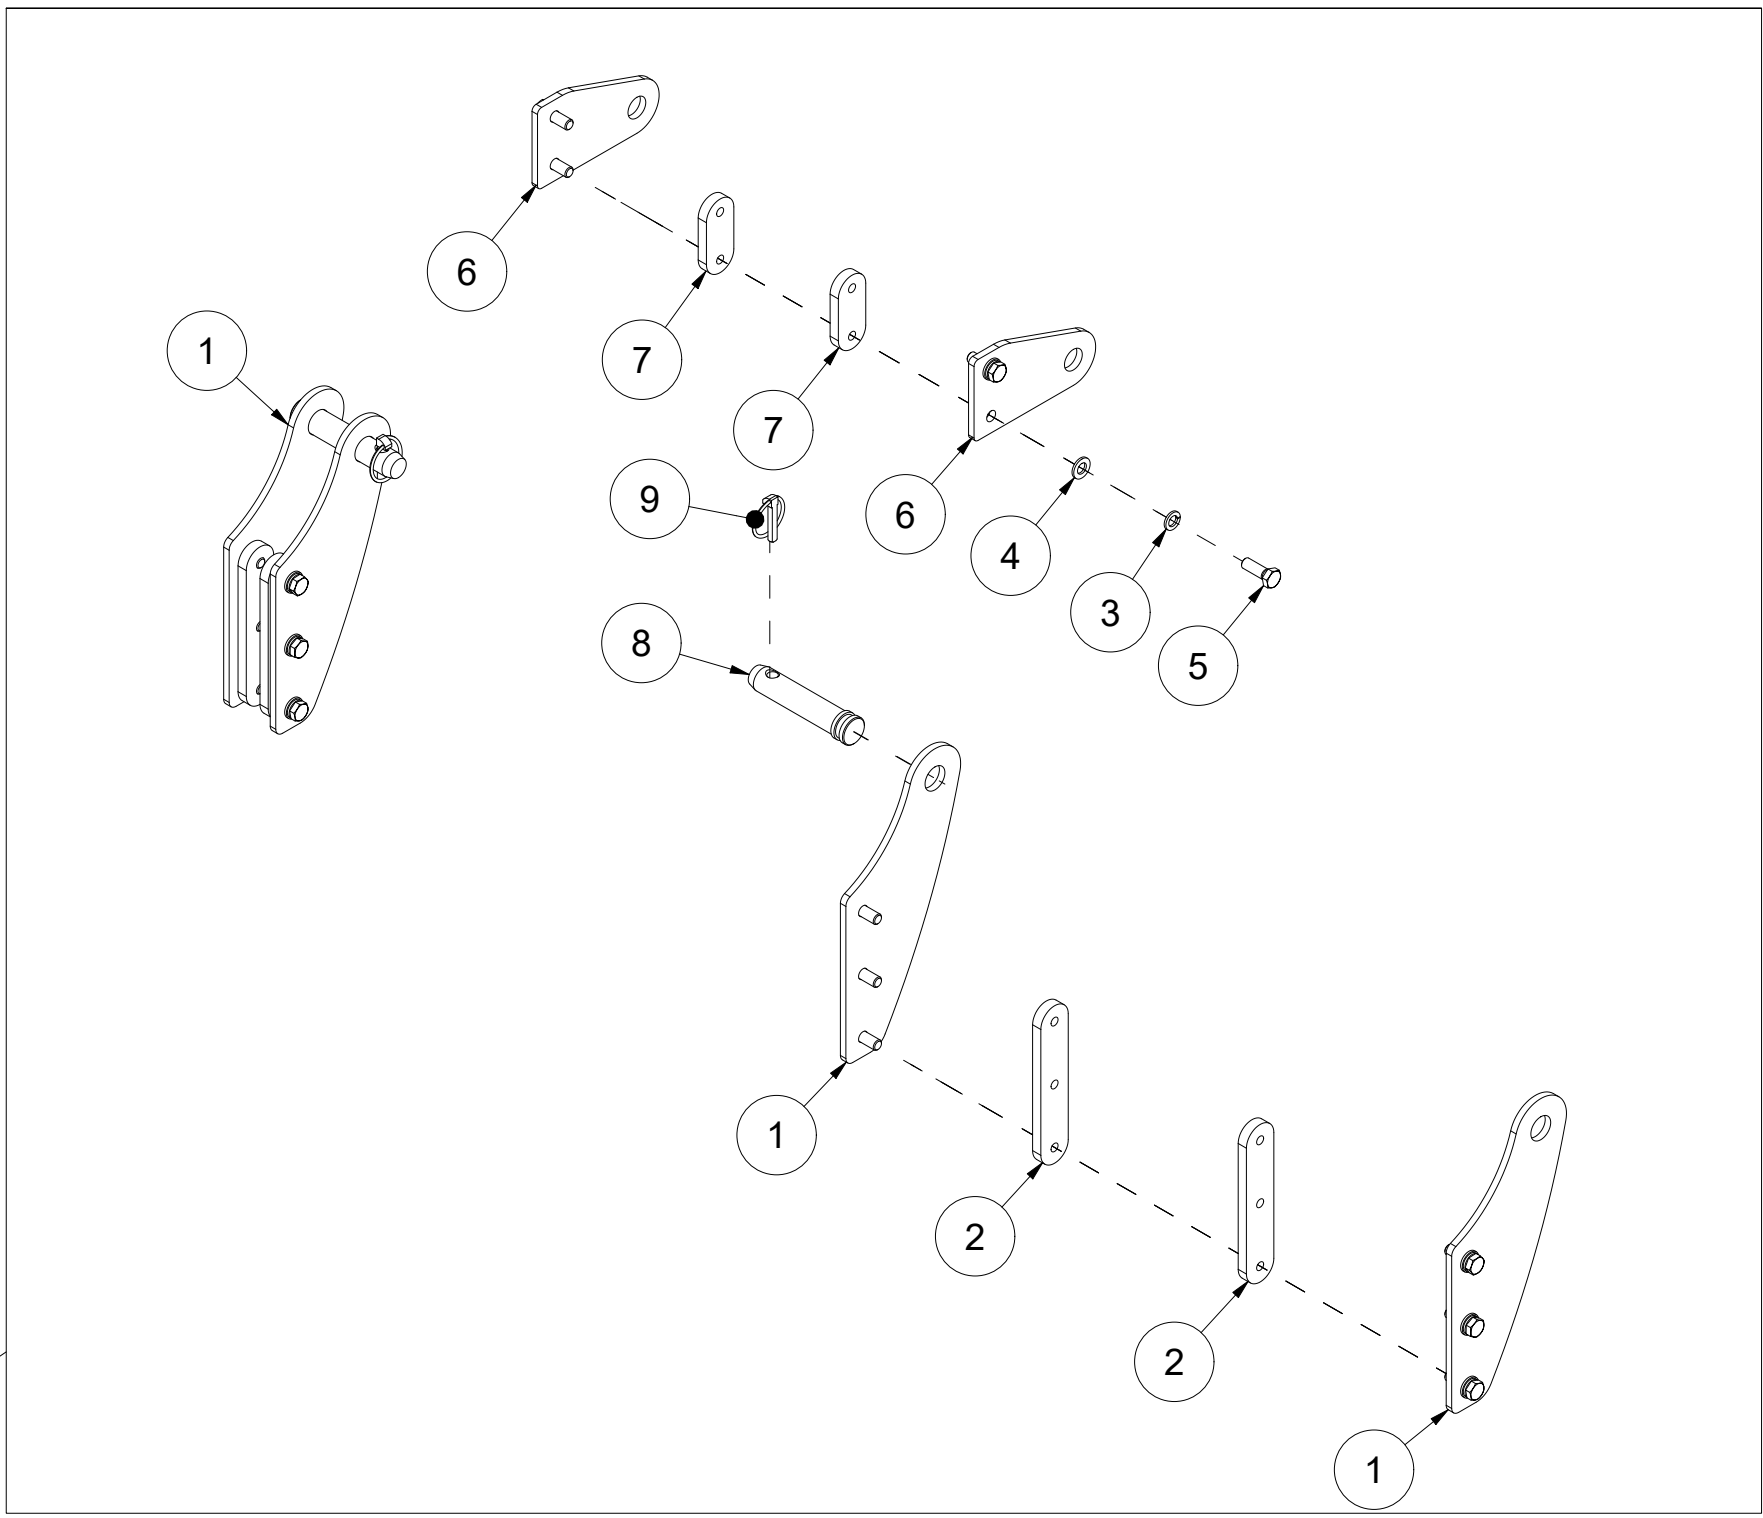

013 Fasteners for lifting arms VM450

Pos	Qty	Article no	Designation
1	4	41211123	Drawbar attachment
2	4	41211155	Fastening plate
3	16	2534069	Spring washer M12 EIZn DIN 127
4	16	2531069	Washer M12 EIZn DIN 125
5	16	2422350	Hexagon screw M12x35 EIZn 8.8 DIN 933
6	2	41211130	Drawbar attachment
7	2	41211156	Fastening plate
8	2	2551730	Drawbar bolt cat. 2 Ø28x95
9	2	2556142	Linch pin Ø10x40